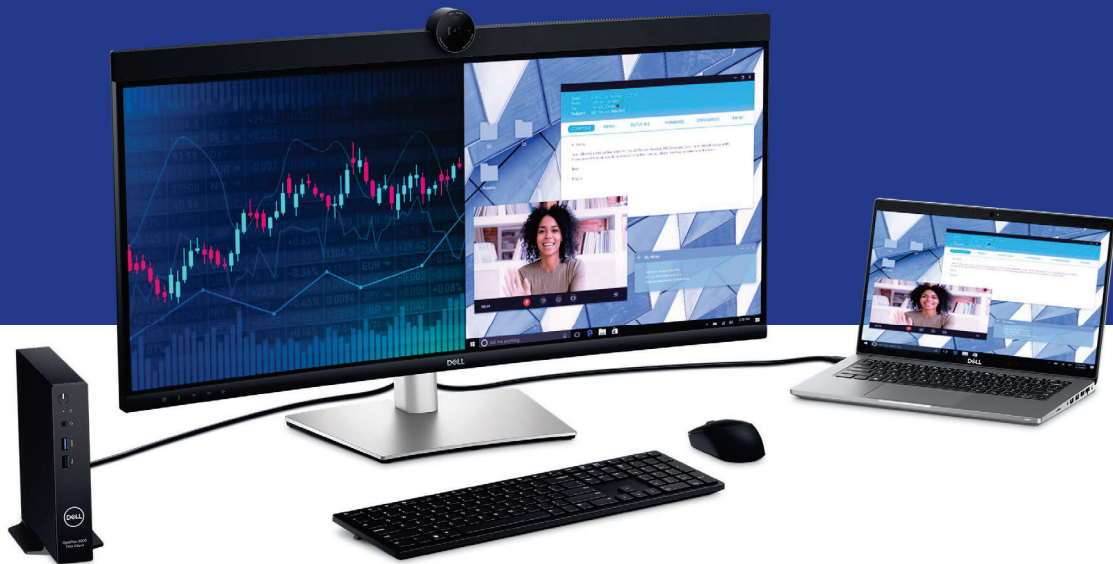

Peak productivity with multitasking features

Stretch productivity with a an ultrawide monitor and multitask efficiently with built-in KVM, Picture-by-Picture and Picture-in-Picture features.

Multitask better

Connect to two PC sources and Auto KVM will seamlessly switch controls over to the second connected PC. Use KVM (keyboard, video and mouse) to control both PCs with a single mouse and keyboard.

See more on one screen

View content from two PC sources with Picture-in-Picture (PiP) and Picture-by-Picture (PbP). KVM allows you to control both PCs with a single keyboard and mouse.

Immersive view

Expand your productivity on a 34" WQHD curved monitor that improves your field of view, allowing you to see more of your work.