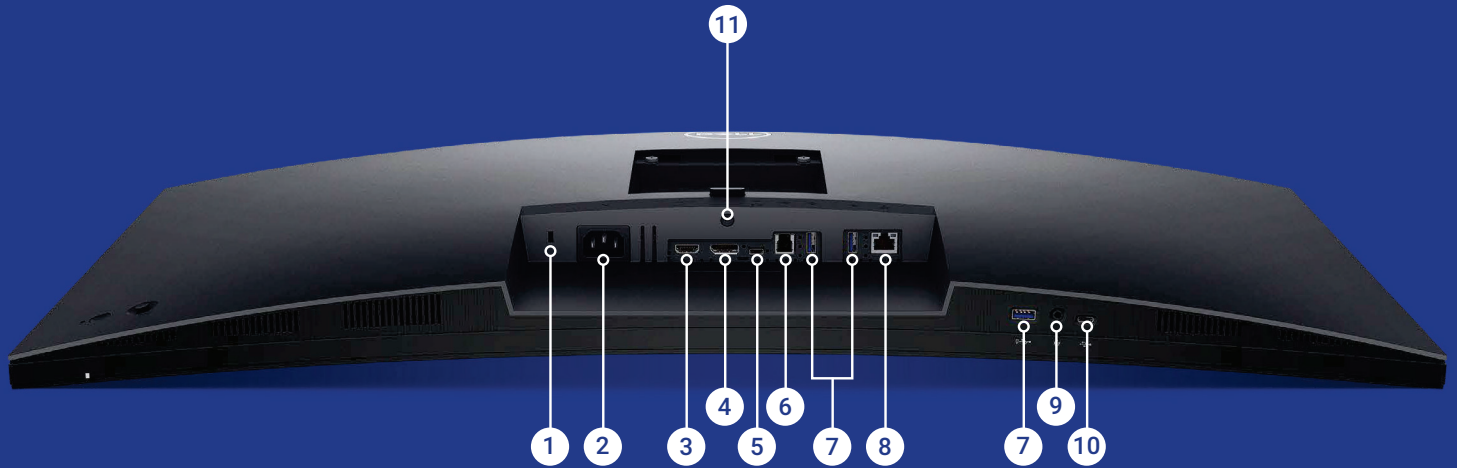

Ports & Slots

1	Security lock slot¹	8	RJ45
2	Power connector	9	3.5mm headphone jack
3	HDMI	10	USB 3.2 Gen1 Type-C downstream
4	DisplayPort 1.2	11	Stand lock feature
5	USB 3.2 Gen1 Type-C upstream		
6	USB 3.2 Gen1 Type-B upstream		
7	USB 3.2 Gen1 Type-A downstream		

¹ Based on Kensington Security Slot™