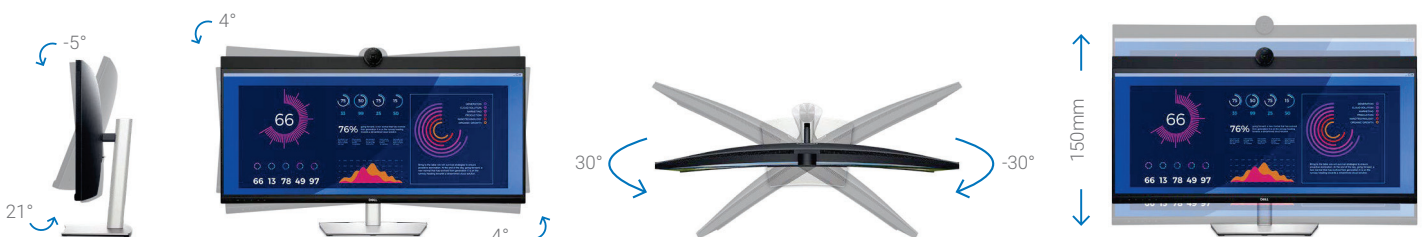

Designed with purpose

The small base and elegant cable management system hides cords within the monitor riser.

Easy-to-use

Navigate the onscreen menu and adjust settings with a convenient joystick control.

Work comfortably

Experience made-for-you comfort by tilting, swiveling, slanting and adjusting the height of your monitor (150mm max).

Dell Display Manager

Improved multitasking

Organize your screen with Easy Arrange and save profiles with Easy Arrange Memory.