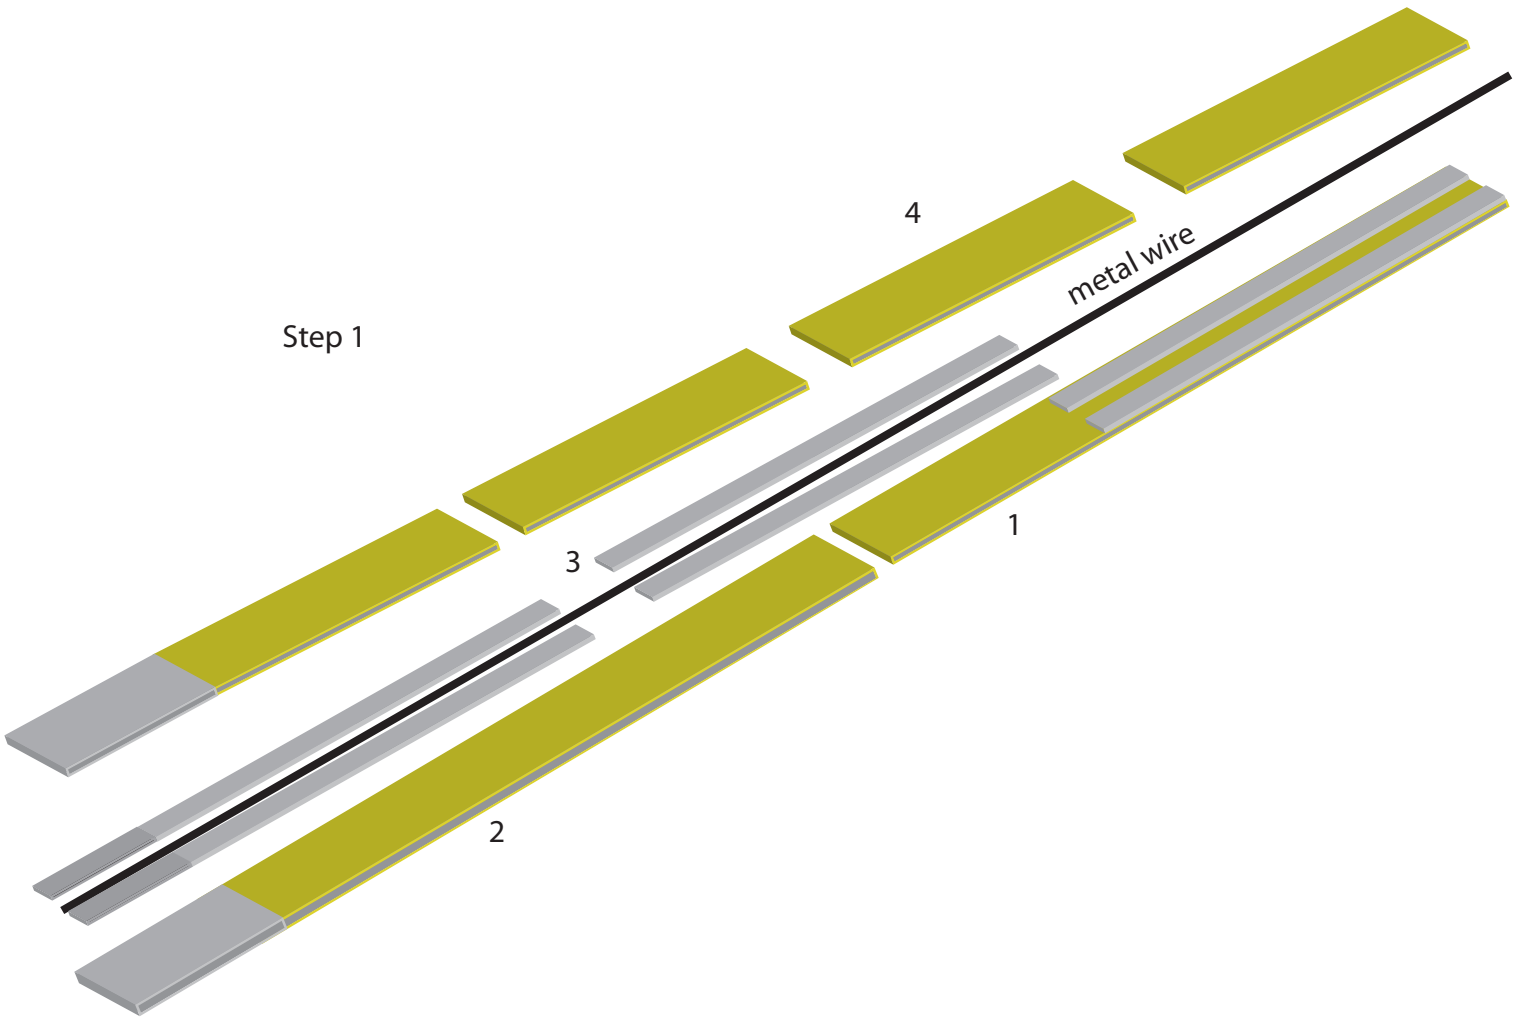

(Scale 1:1)

Side Panel 4

◀ Proposed cutting line

Delfi-C³ Satellite (TU Delft)

(Scale 1:1)

Large Tube Frame
(print page 4x)

Delfi-C³ Satellite (TU Delft)

(Scale 1:1)

Medium Tube
Frame
(print page 2x)

Delfi-C³ Satellite (TU Delft)

(Scale 1:1)

Small Tube Frame (print 2x)

Delfi-C³ Satellite (TU Delft)

(Scale 1:1)

Top and Bottom Panel

6 cm
2 inches

Delfi-C³ Satellite (TU Delft)

(Scale 1:1)

Solar Panel Hinges

(attach to cardboard)

Delfi-C³ Satellite (TU Delft)

(Scale 1:1)

Delfi-C³ Satellite (TU Delft)

(Scale 1:1)

435 MHz antenna

145 MHz antenna
Assembly diagram

Step 1

Step 2