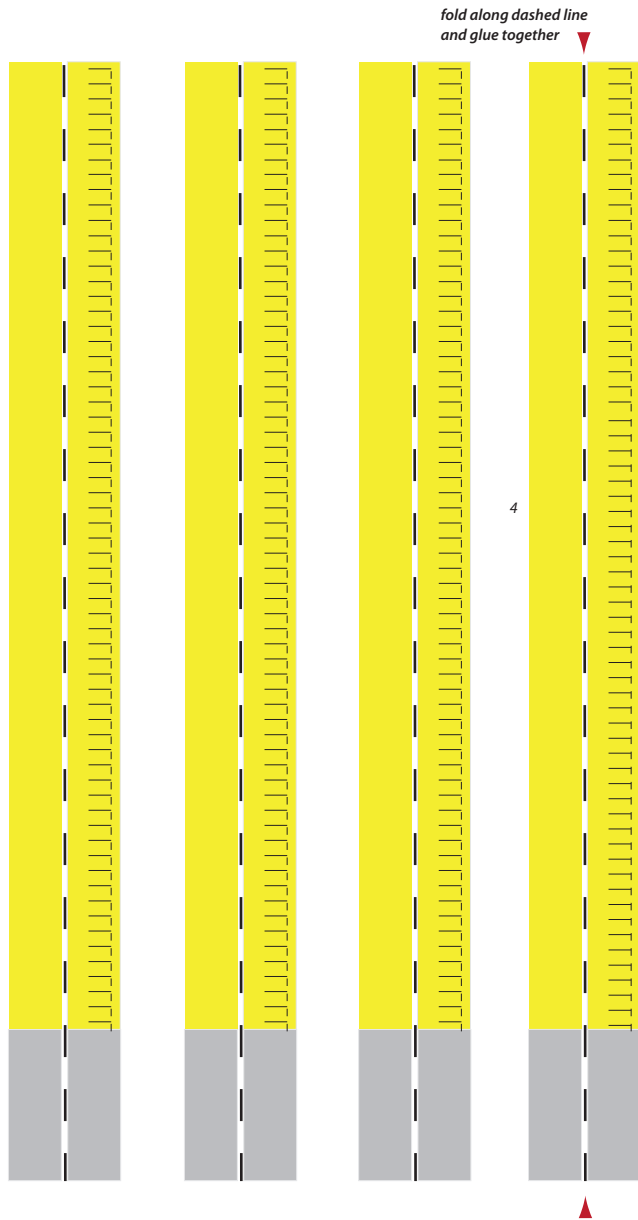

(Scale 1:1)

Side Panel 1 + 3
(print page 2x)

◀ Proposed cutting line

Delfi-C³ Satellite (TU Delft)

(Scale 1:1)

Side Panel 2

◀ Proposed cutting line

Delfi-C³ Satellite (TU Delft)

(Scale 1:1)

Side Panel 4

◀ Proposed cutting line

Delfi-C³ Satellite (TU Delft)

(Scale 1:1)

Large Tube Frame
(print page 4x)

Delfi-C³ Satellite (TU Delft)

(Scale 1:1)

Medium Tube
Frame
(print page 2x)

Delfi-C³ Satellite (TU Delft)

(Scale 1:1)

Small Tube Frame (print 2x)

Delfi-C³ Satellite (TU Delft)

(Scale 1:1)

Top and Bottom Panel

6 cm
2 inches

Delfi-C³ Satellite (TU Delft)

(Scale 1:1)

Solar Panel Hinges

(attach to cardboard)

Delfi-C³ Satellite (TU Delft)

(Scale 1:1)

Delfi-C³ Satellite (TU Delft)

(Scale 1:1)