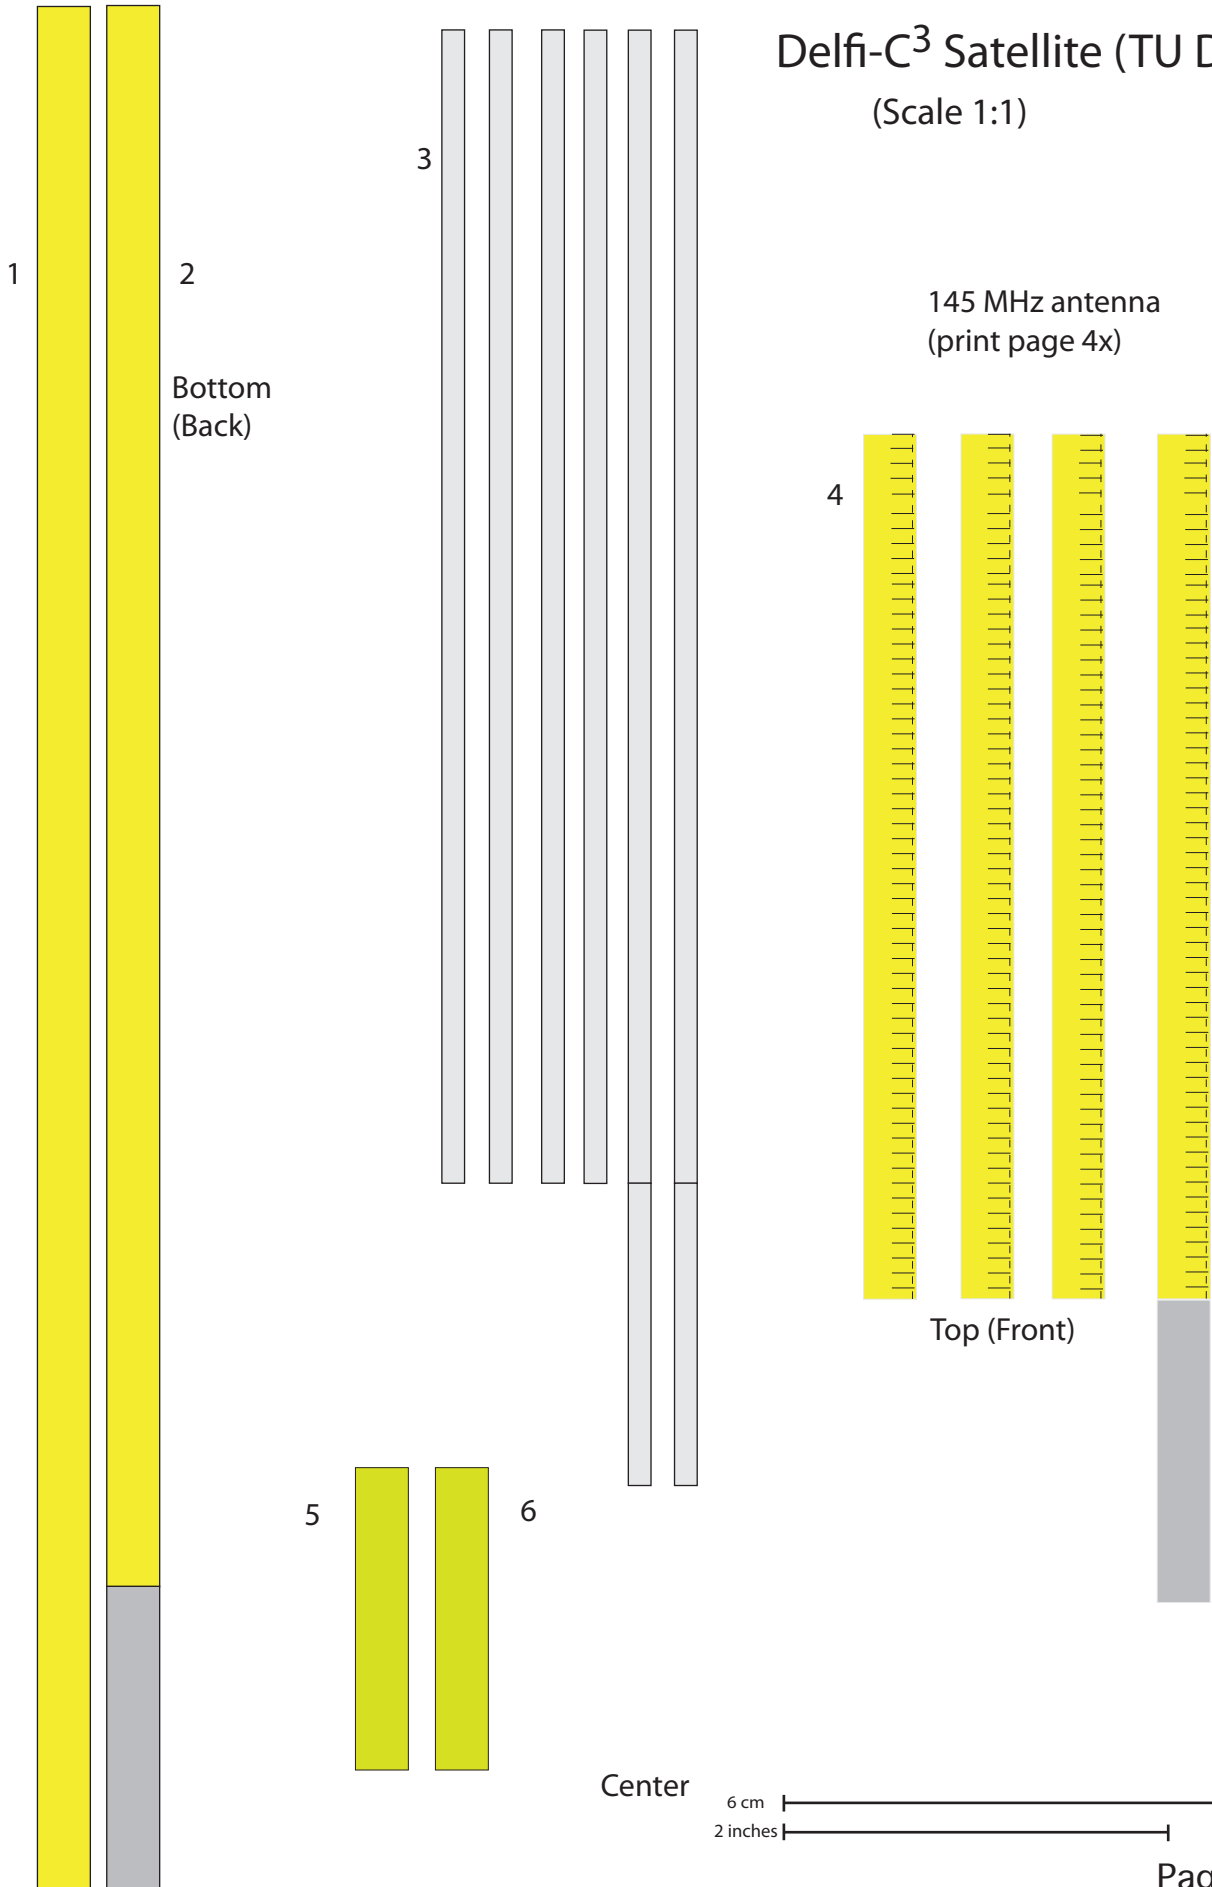

(Scale 1:1)

Side Panel 4

◀ Proposed cutting line

Delfi-C³ Satellite (TU Delft)

(Scale 1:1)

Large Tube Frame
(print page 4x)

Delfi-C³ Satellite (TU Delft)

(Scale 1:1)

Medium Tube
Frame
(print page 2x)

Delfi-C³ Satellite (TU Delft)

(Scale 1:1)

Small Tube Frame (print 2x)

Delfi-C³ Satellite (TU Delft)

(Scale 1:1)

Top and Bottom Panel

6 cm
2 inches

Delfi-C³ Satellite (TU Delft)

(Scale 1:1)

Solar Panel Hinges

(attach to cardboard)

Delfi-C³ Satellite (TU Delft)

(Scale 1:1)

Delfi-C³ Satellite (TU Delft)

(Scale 1:1)

435 MHz antenna

145 MHz antenna
Assembly diagram

Step 1

Step 2