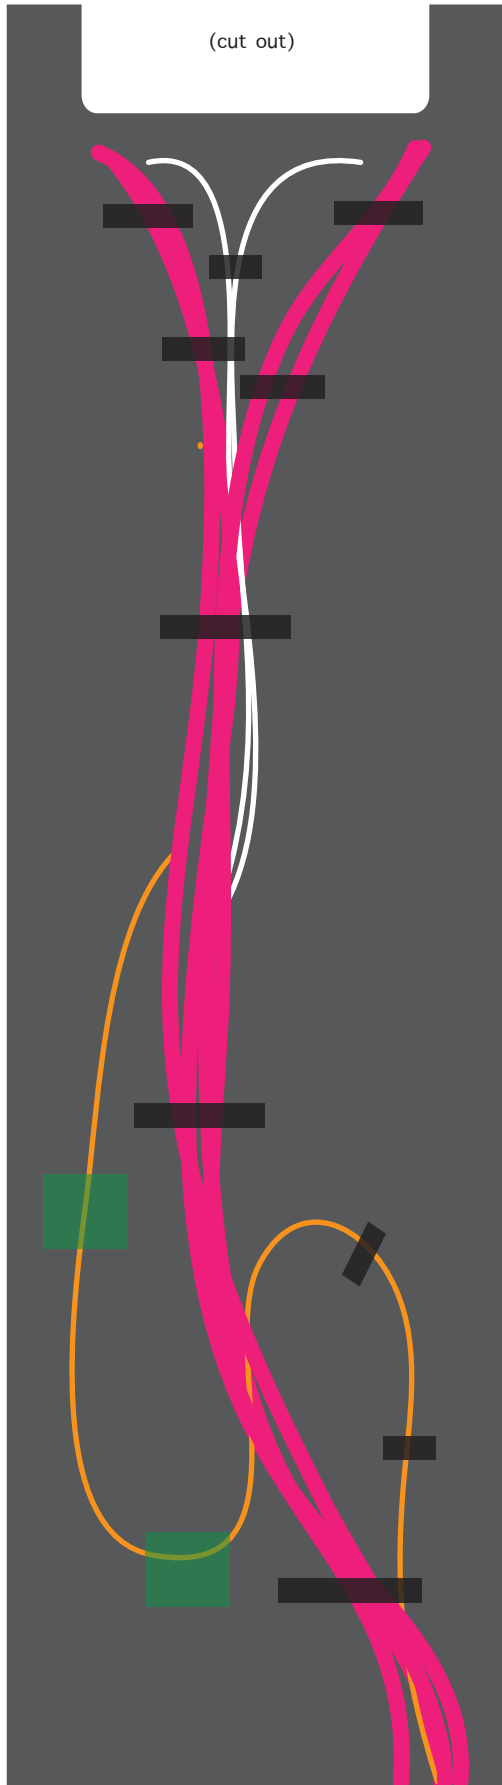

(glue to cardboard)

Vers.: 1.0 © 2008, VE4NSA

Lower Solar Panel

(cut out)

Delfi-C³ Satellite (TU Delft)

(Scale 1:1)

Upper Solar Panel - Front

(Print page 4x)

Upper Solar Panel - Back

Vers.: 1.0 © 2008, VE4NSA

Delfi-C³ Satellite (TU Delft)

(Scale 1:1)

(Print page 4x)

Back Panel

(attach to back of lower solar panel first before gluing on upper panel)

Delfi-C³ Satellite (TU Delft)

(Scale 1:1)

Side Panel 1 + 3
(print page 2x)

◀ Proposed cutting line

Delfi-C³ Satellite (TU Delft)

(Scale 1:1)

Side Panel 2

◀ Proposed cutting line

Delfi-C³ Satellite (TU Delft)

(Scale 1:1)

Side Panel 4

◀ Proposed cutting line

Delfi-C³ Satellite (TU Delft)

(Scale 1:1)

Large Tube Frame
(print page 4x)

Delfi-C³ Satellite (TU Delft)

(Scale 1:1)