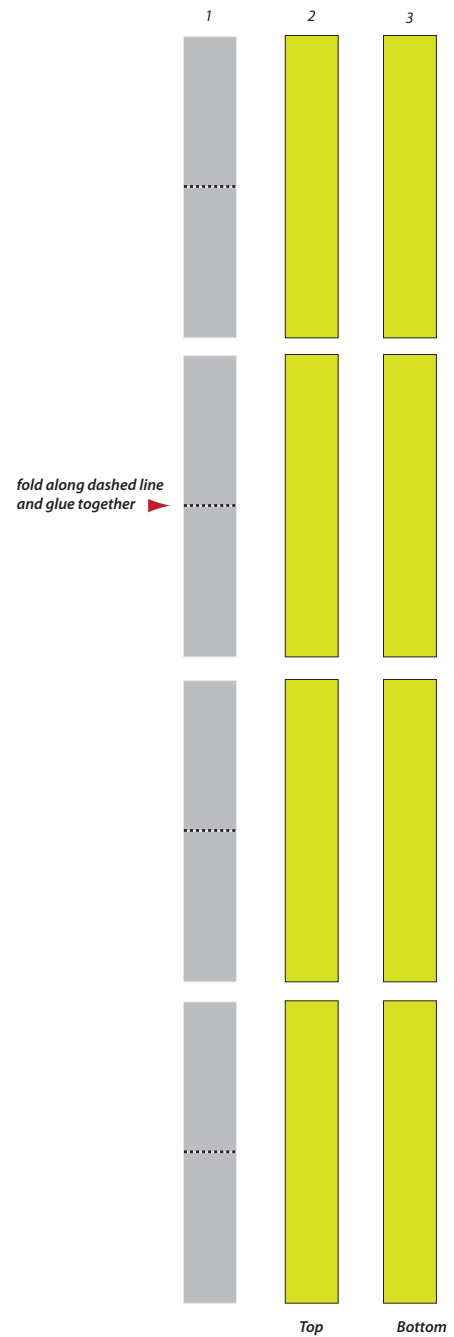

435 MHz antenna