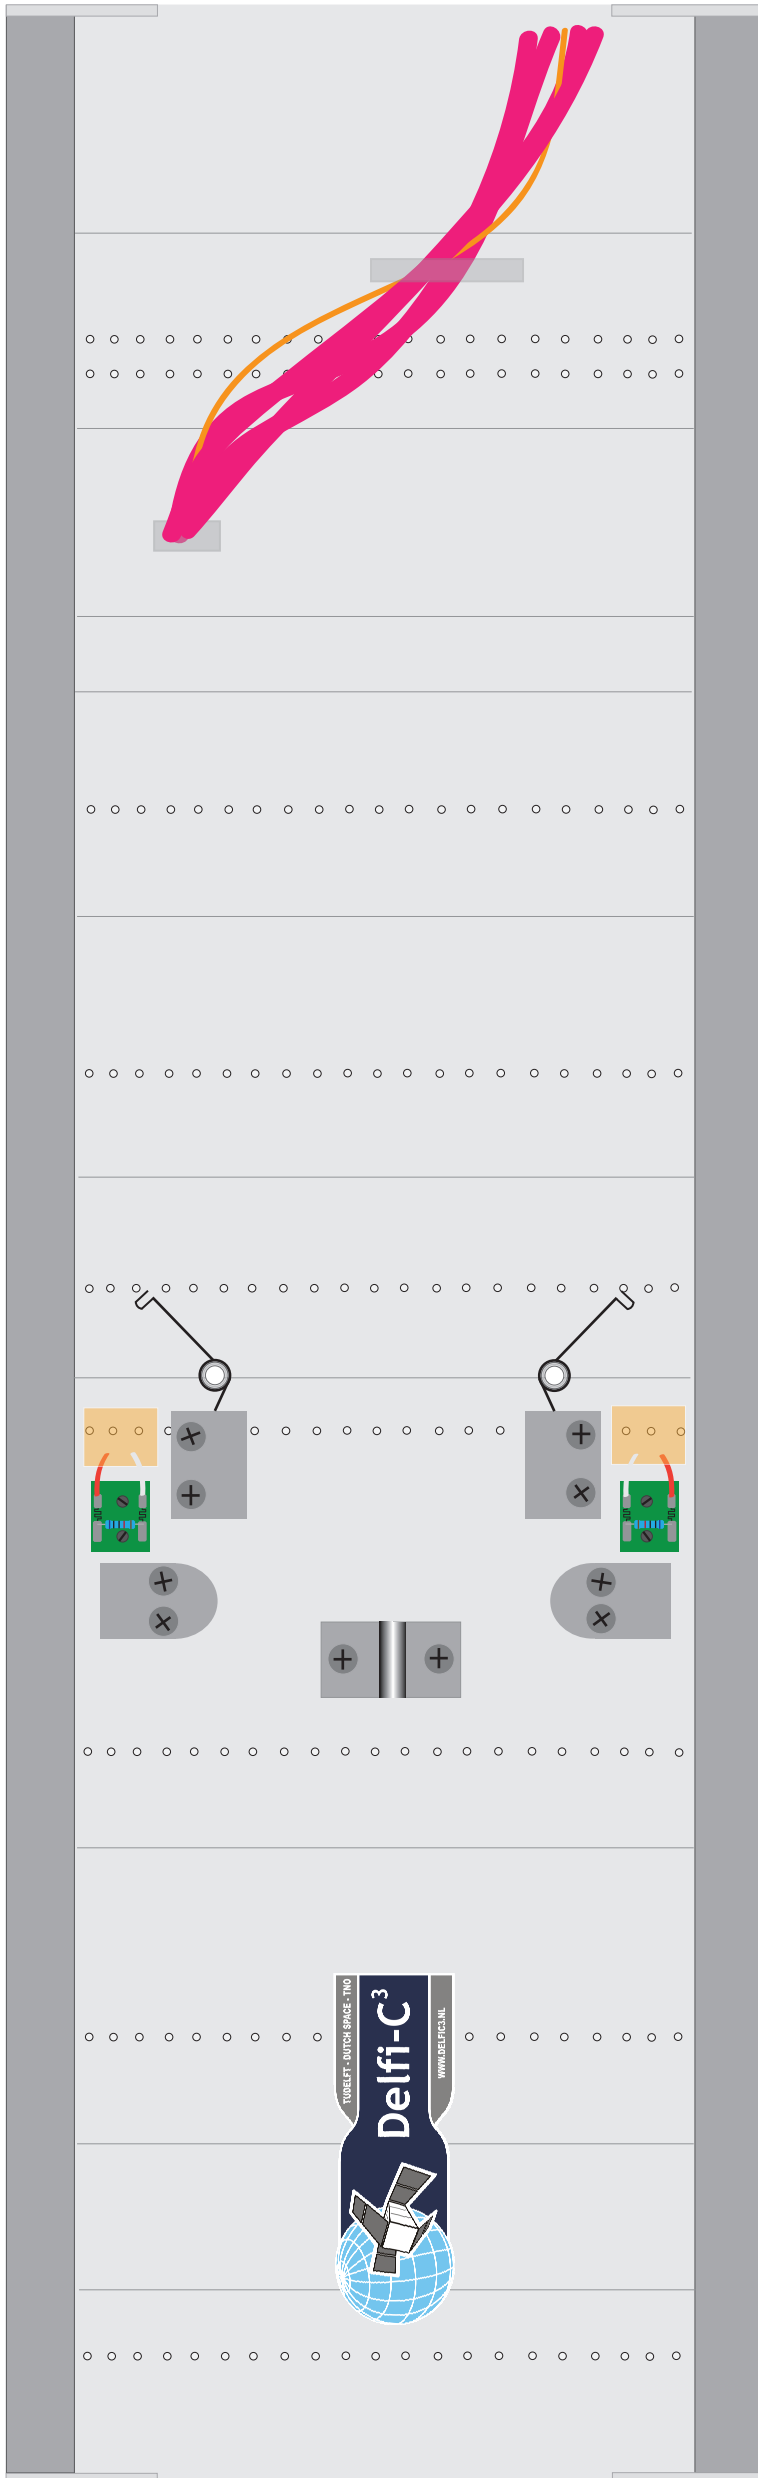

(glue to cardboard)

Vers.: 1.0 © 2008, VE4NSA

Lower Solar Panel

(cut out)

Delfi-C³ Satellite (TU Delft)

(Scale 1:1)

Upper Solar Panel - Front

(Print page 4x)

(Scale 1:1)

Side Panel 1 + 3
(print page 2x)

◀ Proposed cutting line

Delfi-C³ Satellite (TU Delft)

(Scale 1:1)

Side Panel 2

◀ Proposed cutting line

Delfi-C³ Satellite (TU Delft)

(Scale 1:1)

Side Panel 4

◀ Proposed cutting line

Delfi-C³ Satellite (TU Delft)

(Scale 1:1)

Large Tube Frame
(print page 4x)

Delfi-C³ Satellite (TU Delft)

(Scale 1:1)

Medium Tube
Frame
(print page 2x)

Delfi-C³ Satellite (TU Delft)

(Scale 1:1)

Small Tube Frame (print 2x)

Delfi-C³ Satellite (TU Delft)

(Scale 1:1)

Top and Bottom Panel

6 cm
2 inches