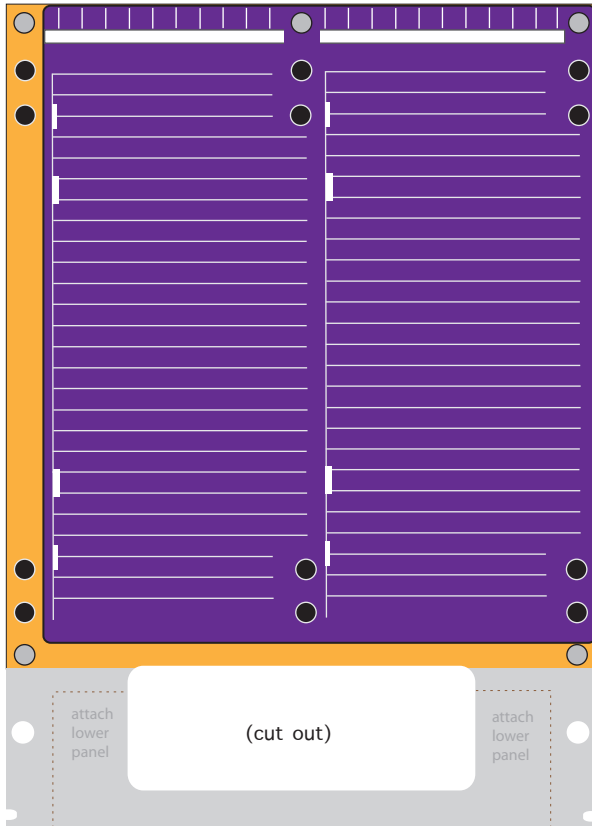

(glue to cardboard)

Vers.: 1.0 © 2008, VE4NSA

Lower Solar Panel

(cut out)

Delfi-C³ Satellite (TU Delft)

(Scale 1:1)

Upper Solar Panel - Front

(Print page 4x)

Upper Solar Panel - Back

Vers.: 1.0 © 2008, VE4NSA

Delfi-C³ Satellite (TU Delft)

(Scale 1:1)

(Print page 4x)

Back Panel

(attach to back of lower solar panel first before gluing on upper panel)

Delfi-C³ Satellite (TU Delft)

(Scale 1:1)

Side Panel 1 + 3
(print page 2x)

◀ Proposed cutting line

Delfi-C³ Satellite (TU Delft)

(Scale 1:1)

Side Panel 2

◀ Proposed cutting line

Delfi-C³ Satellite (TU Delft)

(Scale 1:1)

Side Panel 4

◀ Proposed cutting line

Delfi-C³ Satellite (TU Delft)

(Scale 1:1)

Large Tube Frame
(print page 4x)

Delfi-C³ Satellite (TU Delft)

(Scale 1:1)