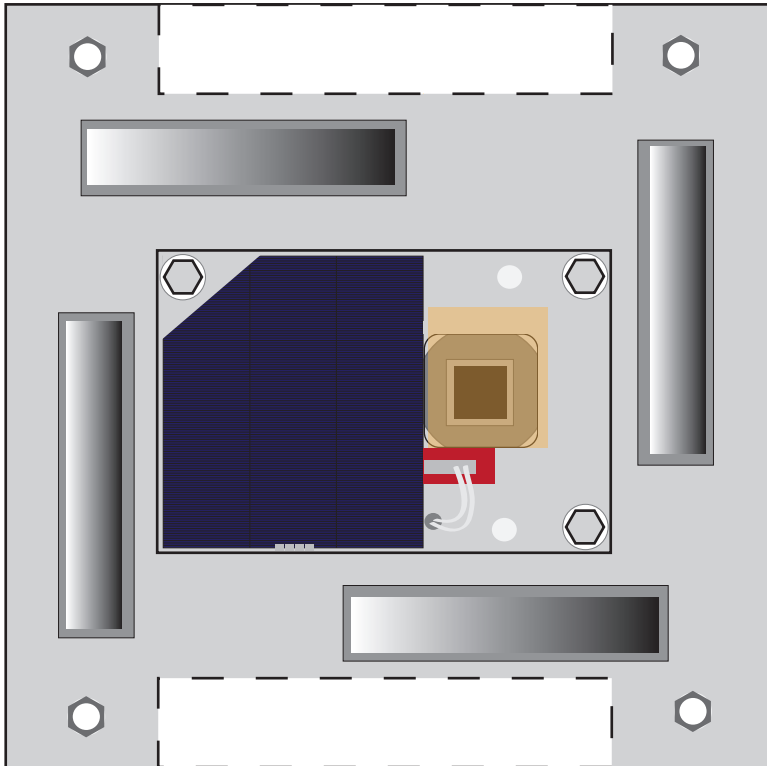

Upper Solar Panel - Back

Vers.: 1.0 © 2008, VE4NSA

Delfi-C³ Satellite (TU Delft)

(Scale 1:1)

(Print page 4x)

Back Panel

(attach to back of lower solar panel first before gluing on upper panel)

Delfi-C³ Satellite (TU Delft)

(Scale 1:1)

Side Panel 4

◀ Proposed cutting line

Delfi-C³ Satellite (TU Delft)

(Scale 1:1)

Large Tube Frame
(print page 4x)

Delfi-C³ Satellite (TU Delft)

(Scale 1:1)

Medium Tube
Frame
(print page 2x)

Delfi-C³ Satellite (TU Delft)

(Scale 1:1)

Small Tube Frame (print 2x)

Delfi-C³ Satellite (TU Delft)

(Scale 1:1)

Top and Bottom Panel

6 cm
2 inches

Delfi-C³ Satellite (TU Delft)

(Scale 1:1)

Solar Panel Hinges

(attach to cardboard)

Delfi-C³ Satellite (TU Delft)

(Scale 1:1)

Delfi-C³ Satellite (TU Delft)

(Scale 1:1)