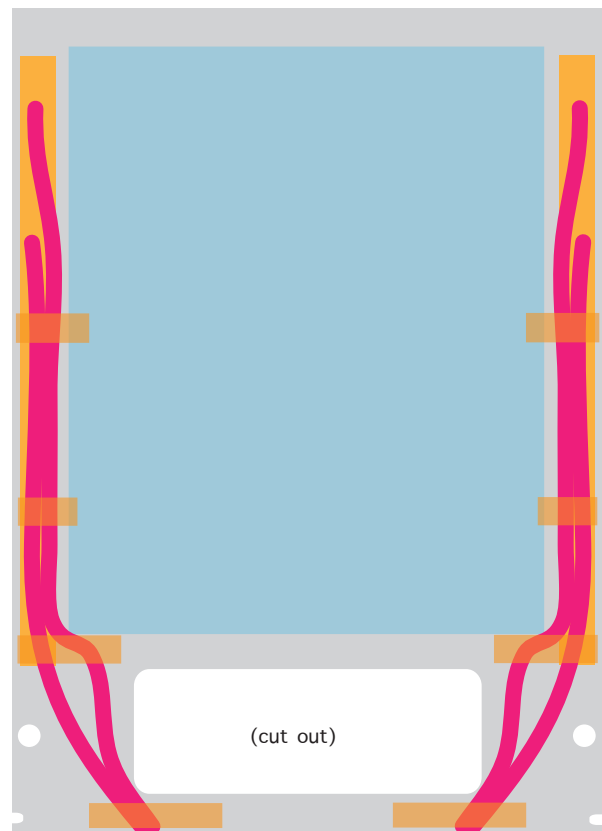

(glue to cardboard)

Vers.: 1.0 © 2008, VE4NSA

Lower Solar Panel

(cut out)

Delfi-C³ Satellite (TU Delft)

(Scale 1:1)

Upper Solar Panel - Front

(Print page 4x)

Upper Solar Panel - Back

Vers.: 1.0 © 2008, VE4NSA

Delfi-C³ Satellite (TU Delft)

(Scale 1:1)

(Print page 4x)

Back Panel

(attach to back of lower solar panel first before gluing on upper panel)

Delfi-C³ Satellite (TU Delft)

(Scale 1:1)

Side Panel 1 + 3
(print page 2x)

◀ Proposed cutting line

Delfi-C³ Satellite (TU Delft)

(Scale 1:1)

Side Panel 2

◀ Proposed cutting line

Delfi-C³ Satellite (TU Delft)

(Scale 1:1)

Side Panel 4

◀ Proposed cutting line

Delfi-C³ Satellite (TU Delft)

(Scale 1:1)

Large Tube Frame
(print page 4x)

Delfi-C³ Satellite (TU Delft)

(Scale 1:1)