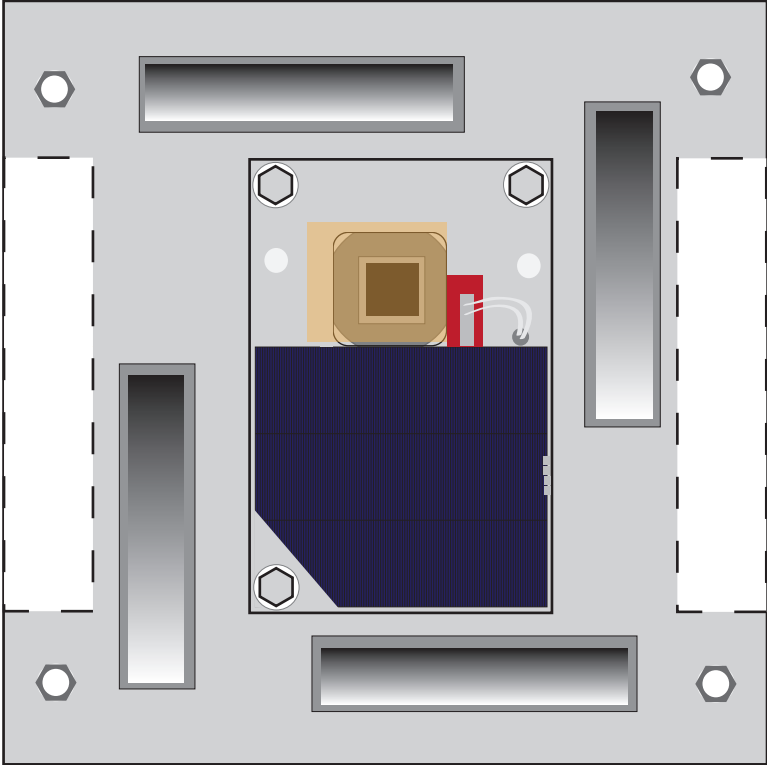

Upper Solar Panel - Back

Vers.: 1.0 © 2008, VE4NSA

Delfi-C³ Satellite (TU Delft)

(Scale 1:1)

(Print page 4x)

Back Panel

(attach to back of lower solar panel first before gluing on upper panel)

Delfi-C³ Satellite (TU Delft)

(Scale 1:1)

Side Panel 4

◀ Proposed cutting line

Delfi-C³ Satellite (TU Delft)

(Scale 1:1)

Large Tube Frame
(print page 4x)

Delfi-C³ Satellite (TU Delft)

(Scale 1:1)

Medium Tube
Frame
(print page 2x)

Delfi-C³ Satellite (TU Delft)

(Scale 1:1)

Small Tube Frame (print 2x)

Delfi-C³ Satellite (TU Delft)

(Scale 1:1)

Top and Bottom Panel

6 cm
2 inches

Delfi-C³ Satellite (TU Delft)

(Scale 1:1)

Solar Panel Hinges

(attach to cardboard)

Delfi-C³ Satellite (TU Delft)

(Scale 1:1)

Delfi-C³ Satellite (TU Delft)

(Scale 1:1)