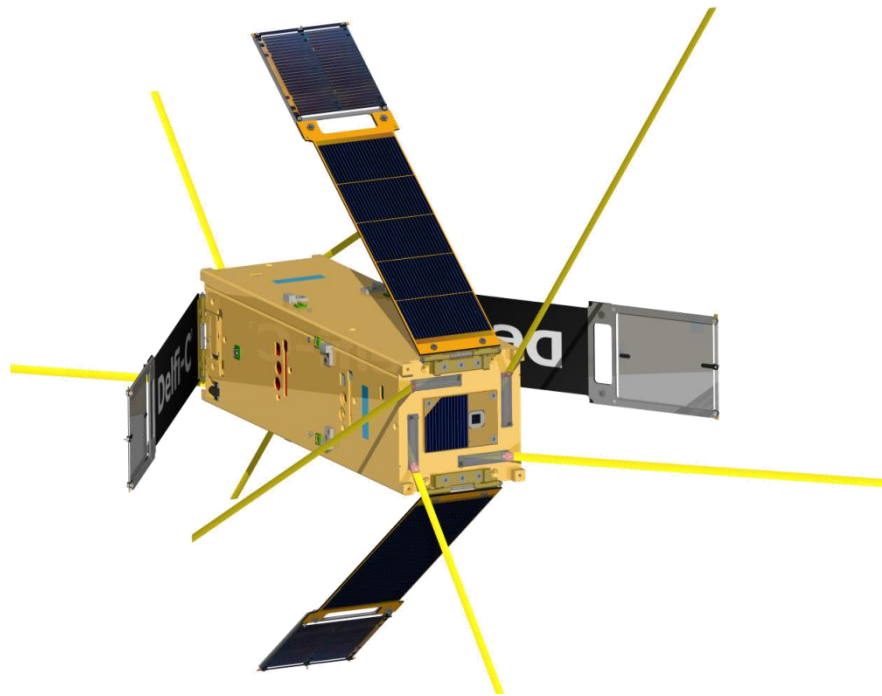

Delfi-C³ Satellite Model

Scale 1:1

Courtesy of TU Delft

<http://www.delfic3.nl/>

Delfi-C³ Satellite (TU Delft)

(Scale 1:1)

(Print page 4x)

Solar Cells

(glue to cardboard)

Vers.: 1.0 © 2008, VE4NSA

Lower Solar Panel

(cut out)

Delfi-C³ Satellite (TU Delft)

(Scale 1:1)

Upper Solar Panel - Front

(Print page 4x)

Upper Solar Panel - Back

Vers.: 1.0 © 2008, VE4NSA

Delfi-C³ Satellite (TU Delft)

(Scale 1:1)

(Print page 4x)

Back Panel

(attach to back of lower solar panel first before gluing on upper panel)

Delfi-C³ Satellite (TU Delft)

(Scale 1:1)

Side Panel 1 + 3
(print page 2x)

◀ Proposed cutting line

Delfi-C³ Satellite (TU Delft)

(Scale 1:1)

Side Panel 2

◀ Proposed cutting line

Delfi-C³ Satellite (TU Delft)