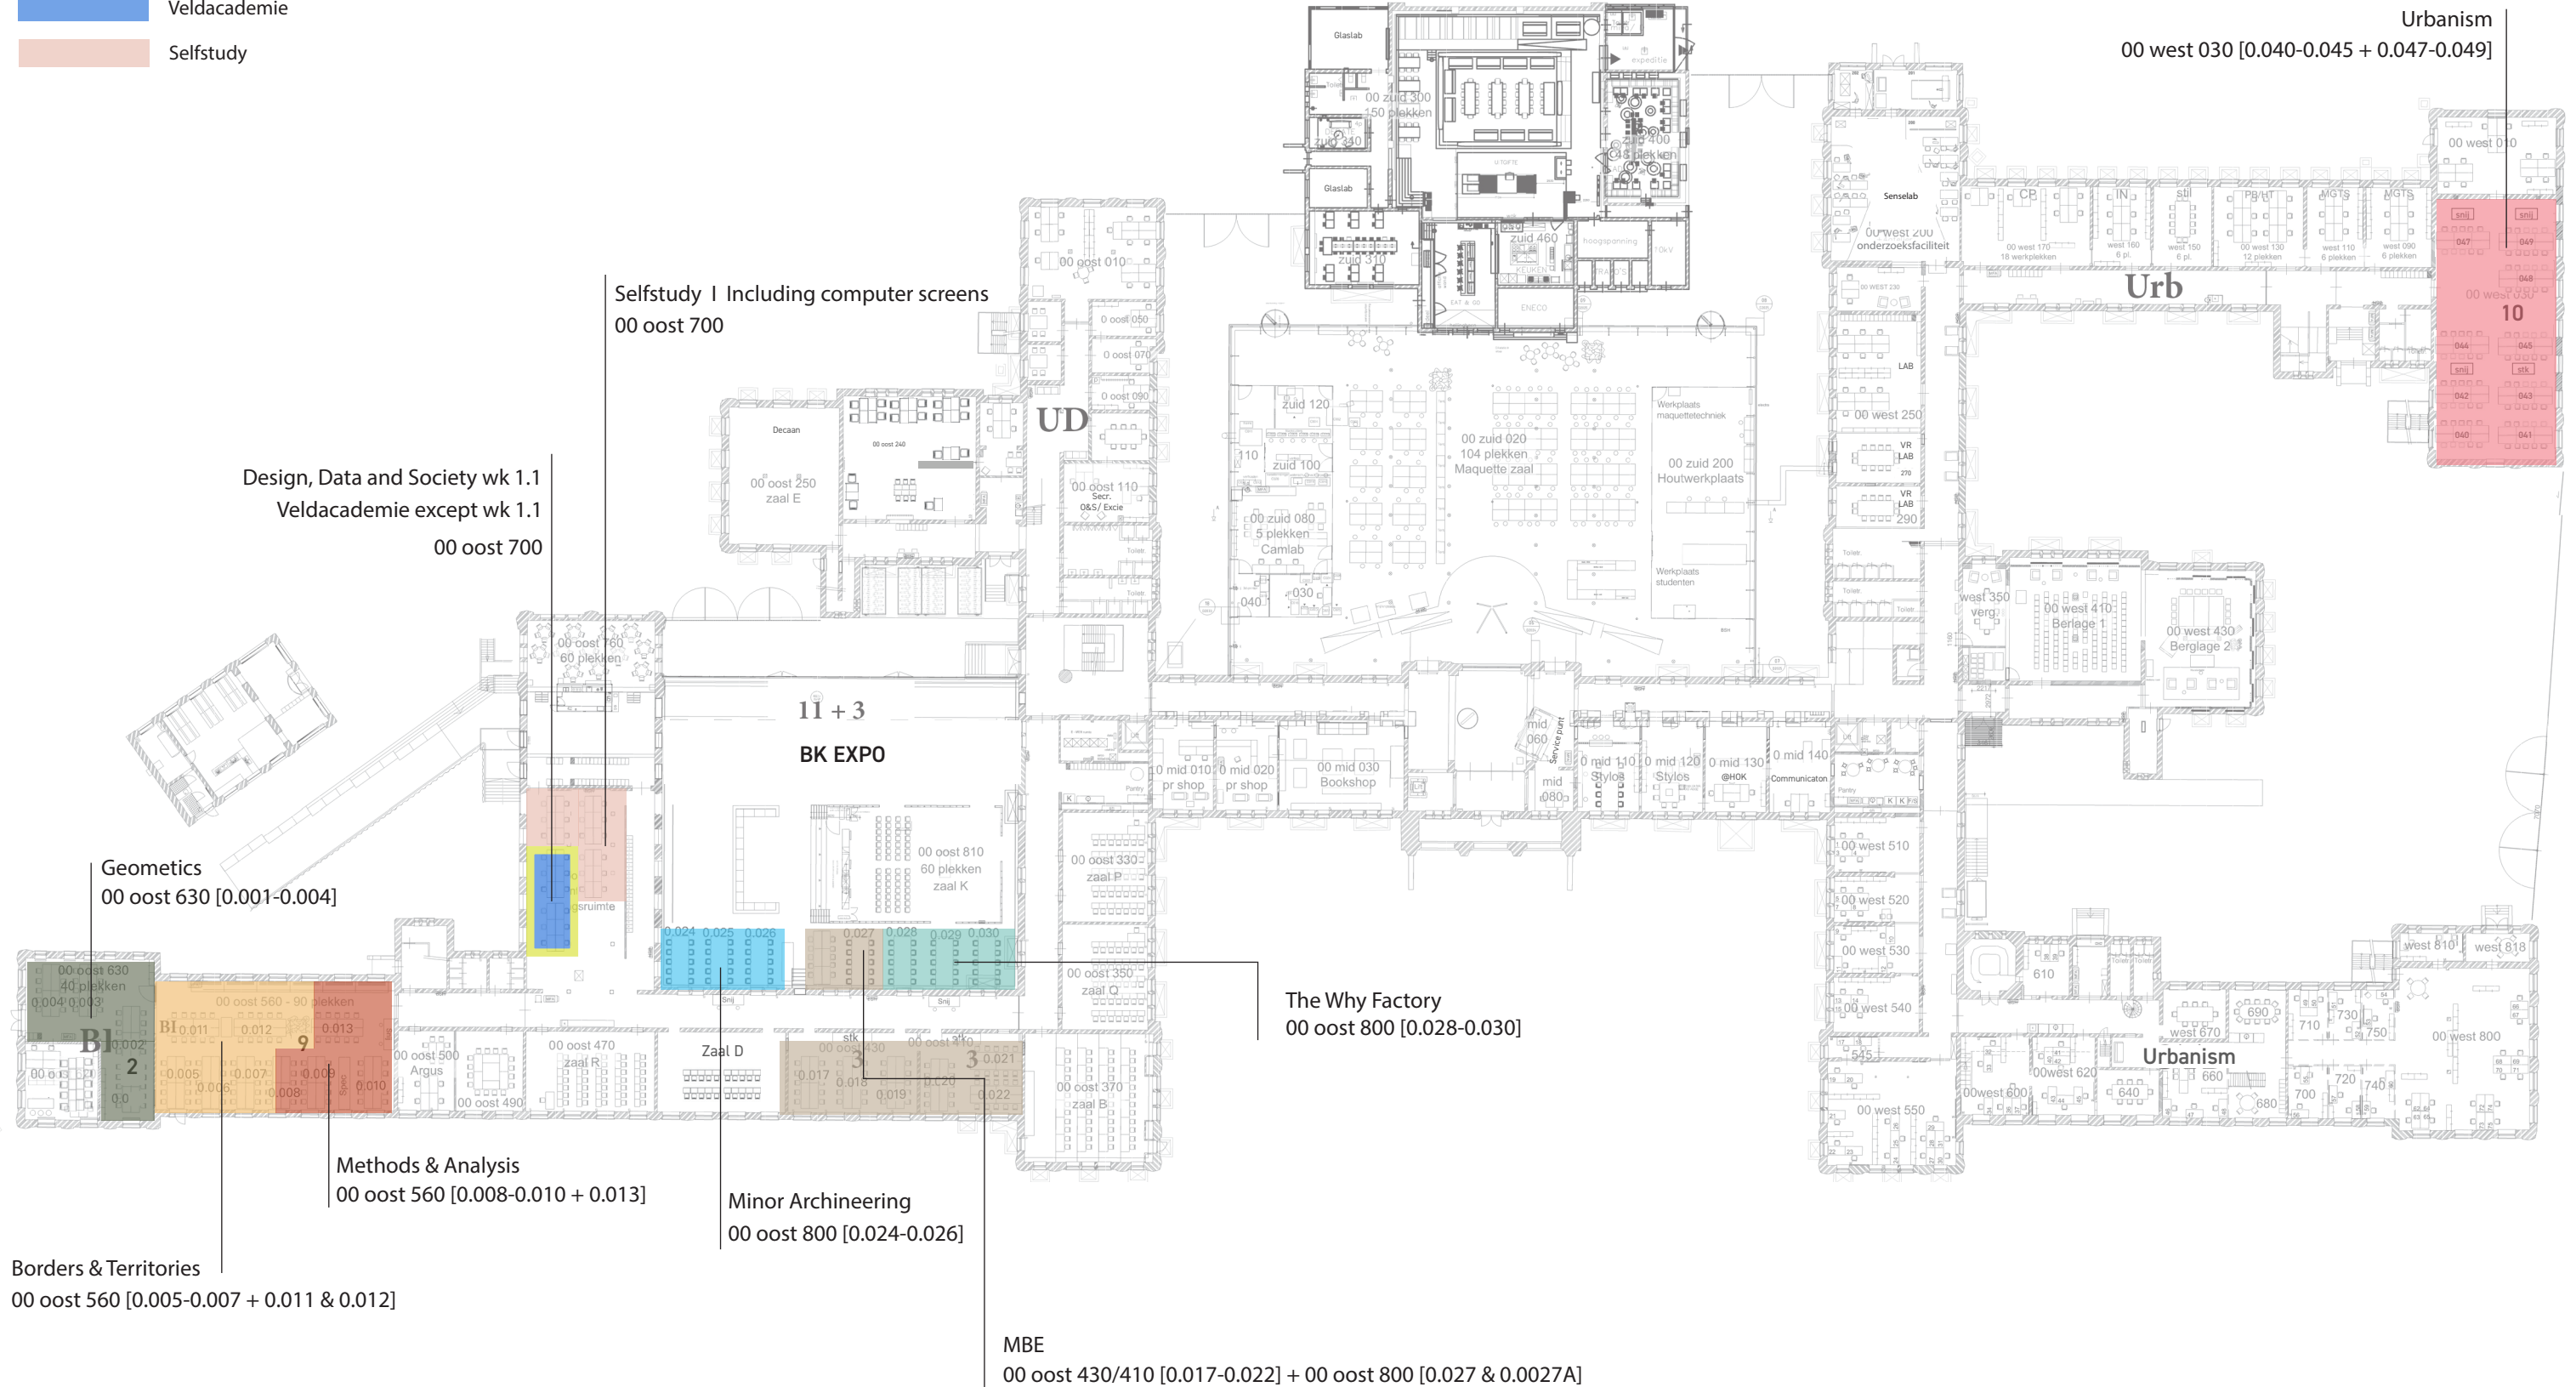

Begane grond / Ground floor

Q1 (2024-2025)

- Urbanism
- The Why Factory
- MBE
- Minor Archineering
- Design, Data and Society
- Methods & Analysis
- Borders & Territories
- Geomatics
- Veldacademie
- Selfstudy

Begane grond + / Ground floor +

Q1 (2024-2025)

- Minor Spaces of Display
- Technologies and Aesthetics
- BKB1WV1 Academisch ontwerpen + Form, Structure and Aesthetics

- Berlage
- Public Building
- Interiors
- Veldacademie
- Selfstudy

Eerste verdieping / First floor

Q1 (2024-2025)

Berlage
01 oost 560 [1.005 - 1.007]

Public Building
01 oost 560 [1.008 - 1.014]

Interiors
01 west 430 [1.036-1.041 + 1.043]

Veldacademie wk 1.1
Selfstudy except wk 1.1
01 west 430 [1.042]

Tweede verdieping / Second floor

Q1 (2024-2025)

Kelder / Basement

Q1 (2024-2025)

Minor Port Cities except wk 1.1
K1 oost 250 [K.026-K.029]