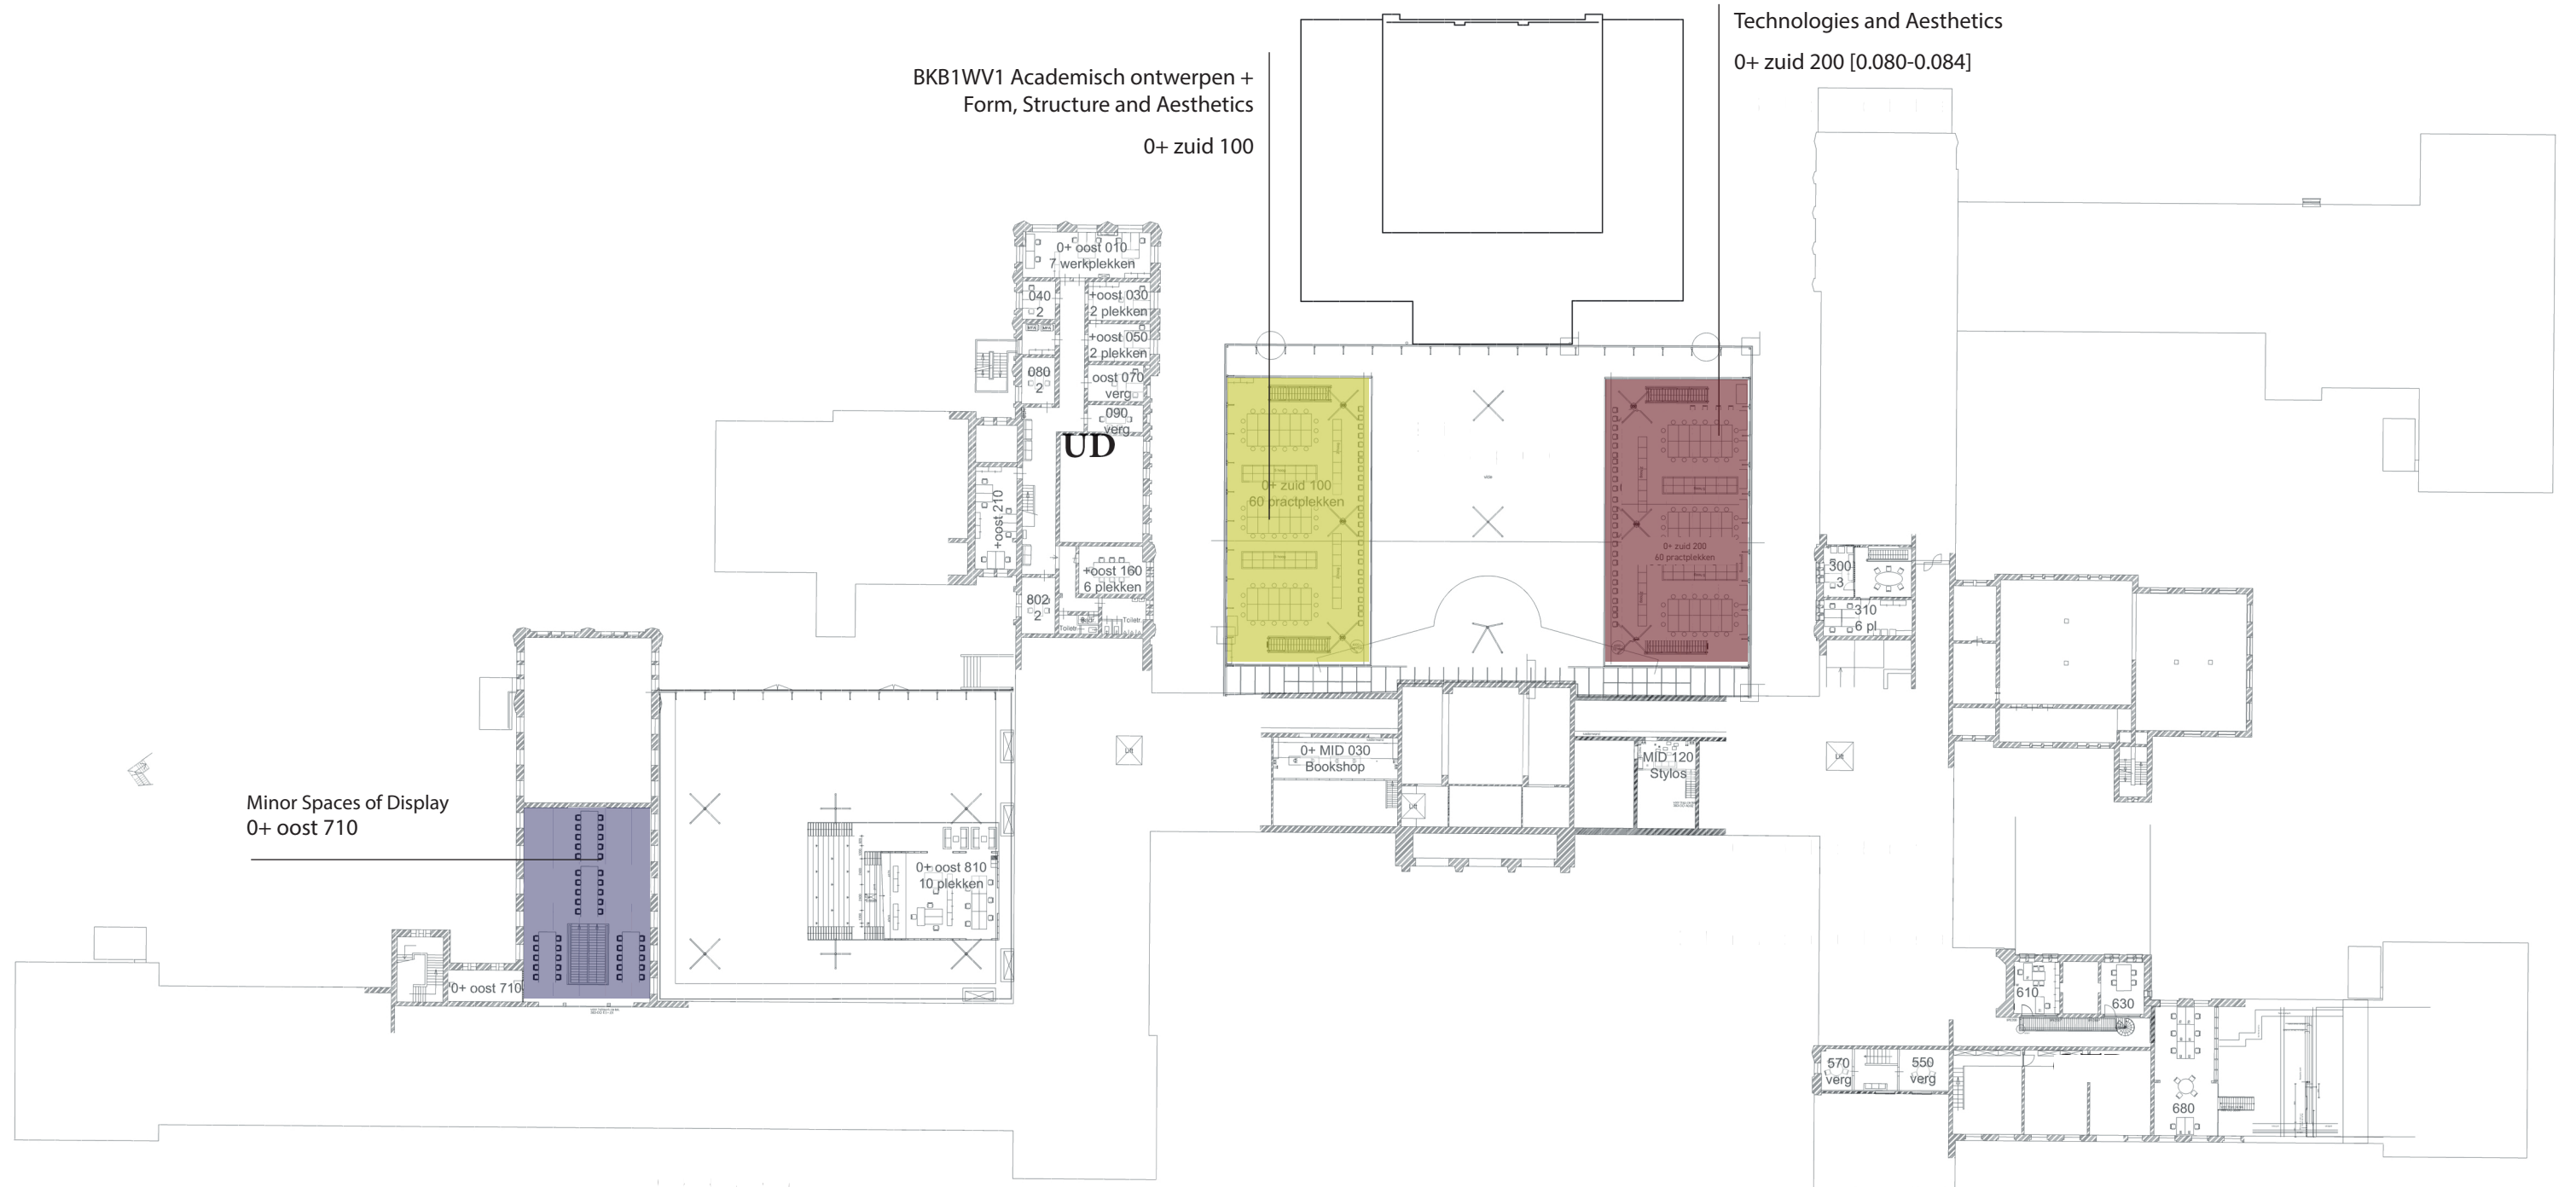

Begane grond / Ground floor

Q1 (2024-2025)

- Urbanism
- The Why Factory
- MBE
- Minor Archineering
- Design, Data and Society
- Methods & Analysis
- Borders & Territories
- Geomatics
- Veldacademie
- Selfstudy

Begane grond + / Ground floor +

Q1 (2024-2025)

- Minor Spaces of Display
- Technologies and Aesthetics
- BKB1WV1 Academisch ontwerpen + Form, Structure and Aesthetics

- Berlage
- Public Building
- Interiors
- Veldacademie
- Selfstudy

Eerste verdieping / First floor

Q1 (2024-2025)

Berlage
01 oost 560 [1.005 - 1.007]

Public Building
01 oost 560 [1.008 - 1.014]

Interiors
01 west 430 [1.036-1.041 + 1.043]

Veldacademie wk 1.1
Selfstudy except wk 1.1
01 west 430 [1.042]