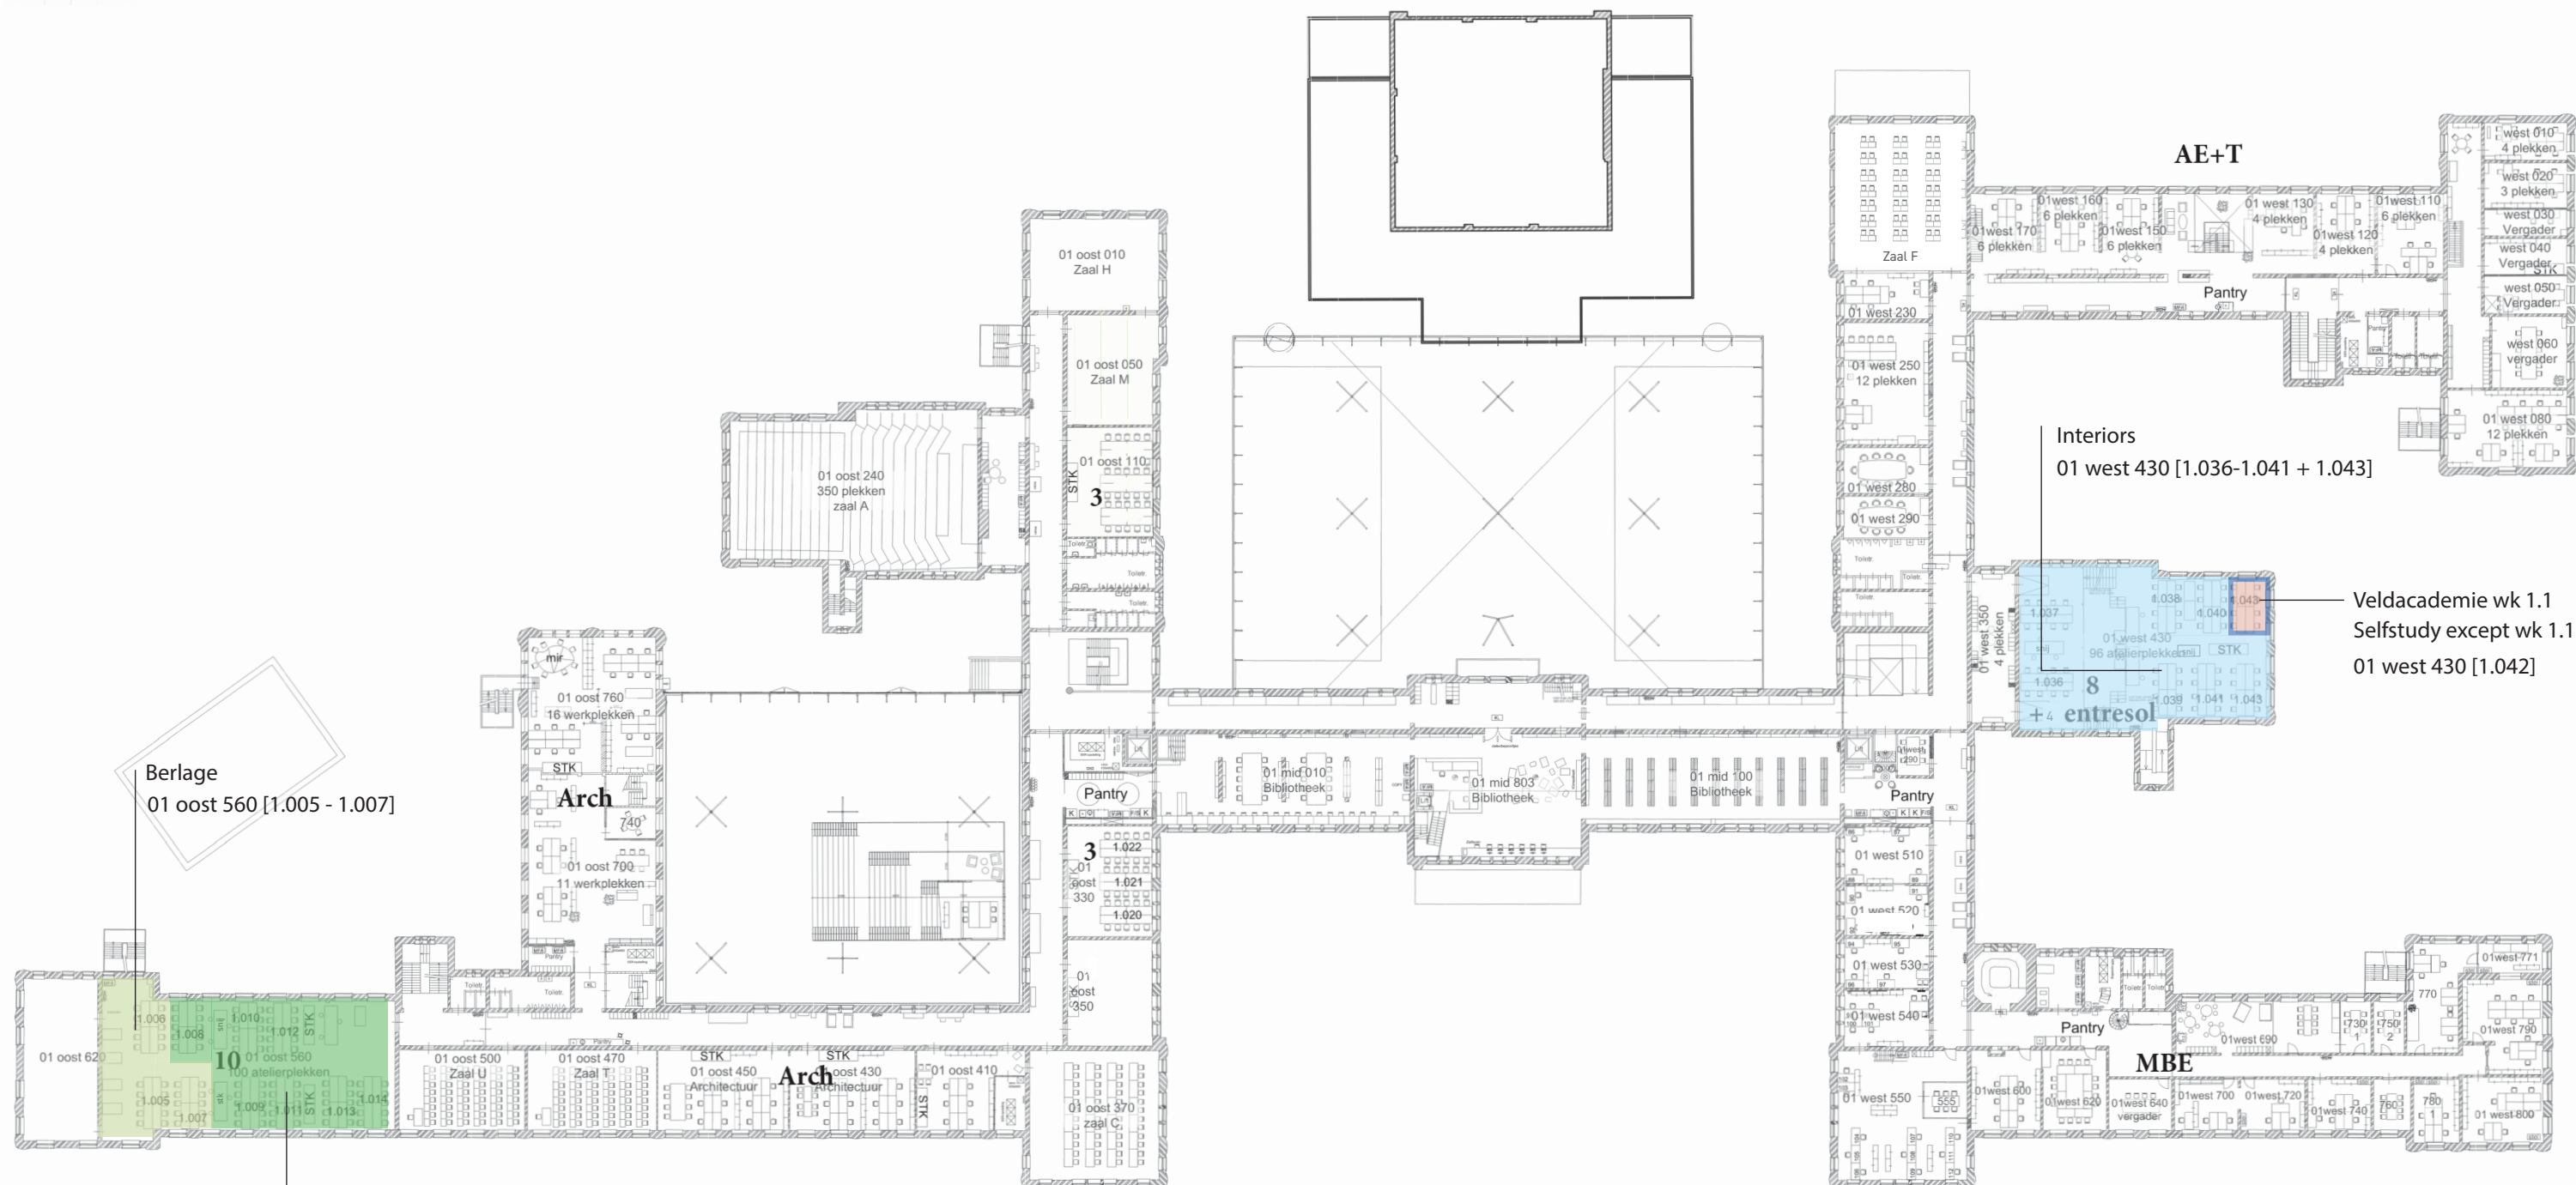

Begane grond / Ground floor

Q1 (2024-2025)

- Urbanism
- The Why Factory
- MBE
- Minor Archineering
- Design, Data and Society
- Methods & Analysis
- Borders & Territories
- Geomatics
- Veldacademie
- Selfstudy

Begane grond + / Ground floor +

Q1 (2024-2025)

- Minor Spaces of Display
- Technologies and Aesthetics
- BKB1WV1 Academisch ontwerpen + Form, Structure and Aesthetics

- Berlage
- Public Building
- Interiors
- Veldacademie
- Selfstudy

Eerste verdieping / First floor

Q1 (2024-2025)

Berlage
01 oost 560 [1.005 - 1.007]

Public Building
01 oost 560 [1.008 - 1.014]

Interiors
01 west 430 [1.036-1.041 + 1.043]

Veldacademie wk 1.1
Selfstudy except wk 1.1
01 west 430 [1.042]