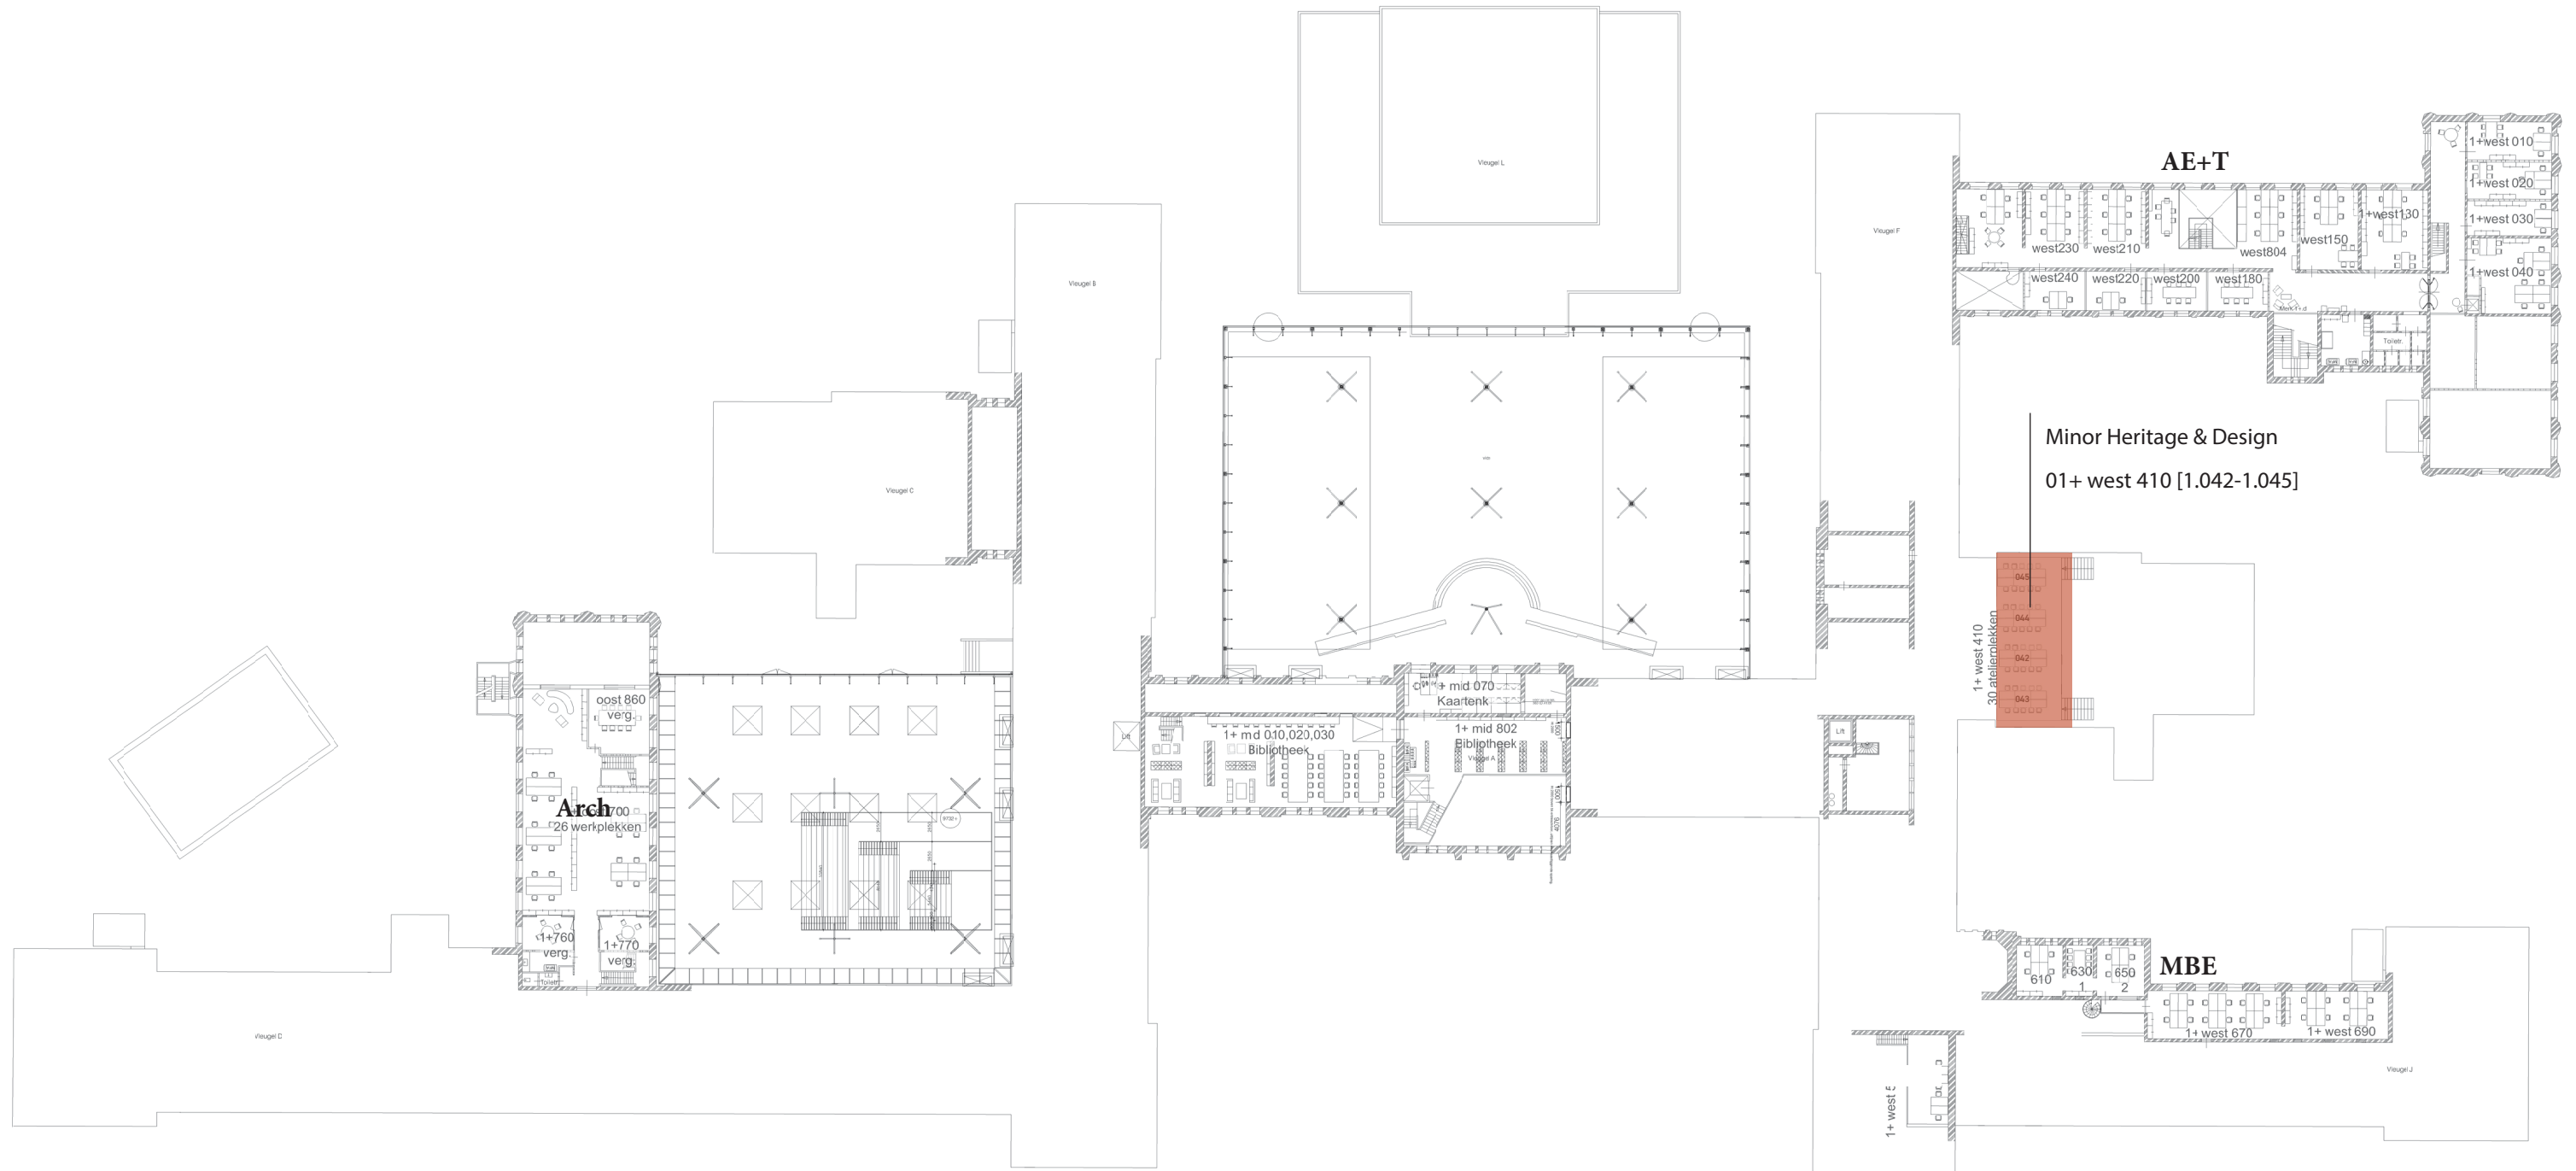

Begane grond + / Ground floor +

Q1 (2024-2025)

- Minor Spaces of Display
- Technologies and Aesthetics
- BKB1WV1 Academisch ontwerpen + Form, Structure and Aesthetics

- Berlage
- Public Building
- Interiors
- Veldacademie
- Selfstudy

Eerste verdieping / First floor

Q1 (2024-2025)

Berlage
01 oost 560 [1.005 - 1.007]

Public Building
01 oost 560 [1.008 - 1.014]

Interiors
01 west 430 [1.036-1.041 + 1.043]

Veldacademie wk 1.1
Selfstudy except wk 1.1
01 west 430 [1.042]

Eerste verdieping + / First floor +

Q1 (2024-2025)

- Bachelor education (studios)
- Dwelling
- Complex Projects
- Landscape Architecture
- Architectural Engineering
- Heritage
- Urban Architecture
- Building Technology
- Design, Data and Society
- Architectural Design Crossovers + City of the Future
- Urbanism
- Wood Design
- Explore Lab
- Minor Port Cities
- Selfstudy