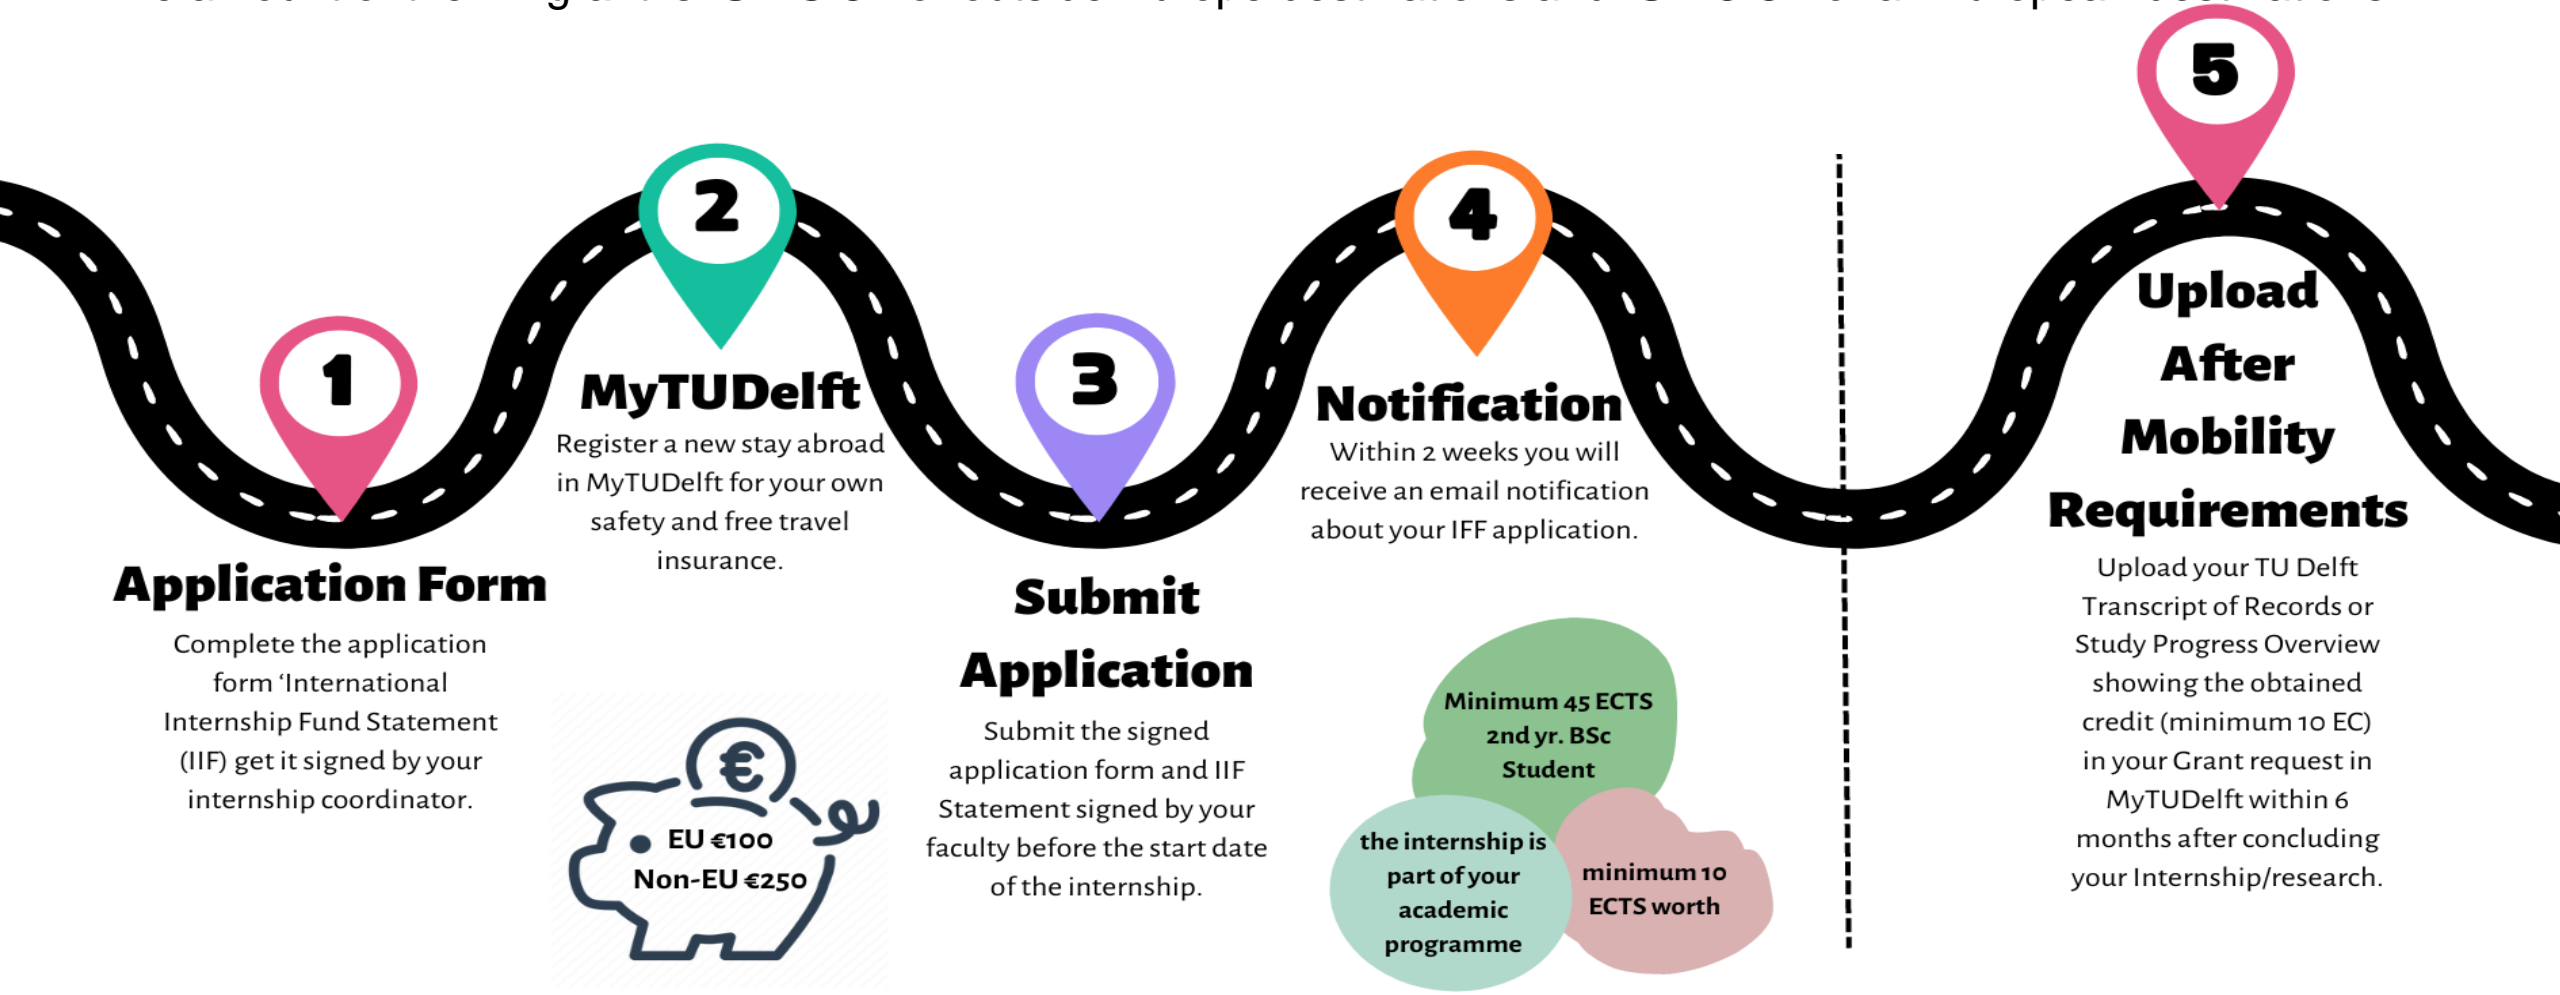

# International internship fund (IIF)

The IIF grant is for students who will do an internship as part of their study programme inside and outside the EU. The amount of the IIF grant is **€250** for outside Europe destinations and **€100** for all European destinations.

For more info check the **Funding & Scholarships** page on the **TU Delft Student portal**