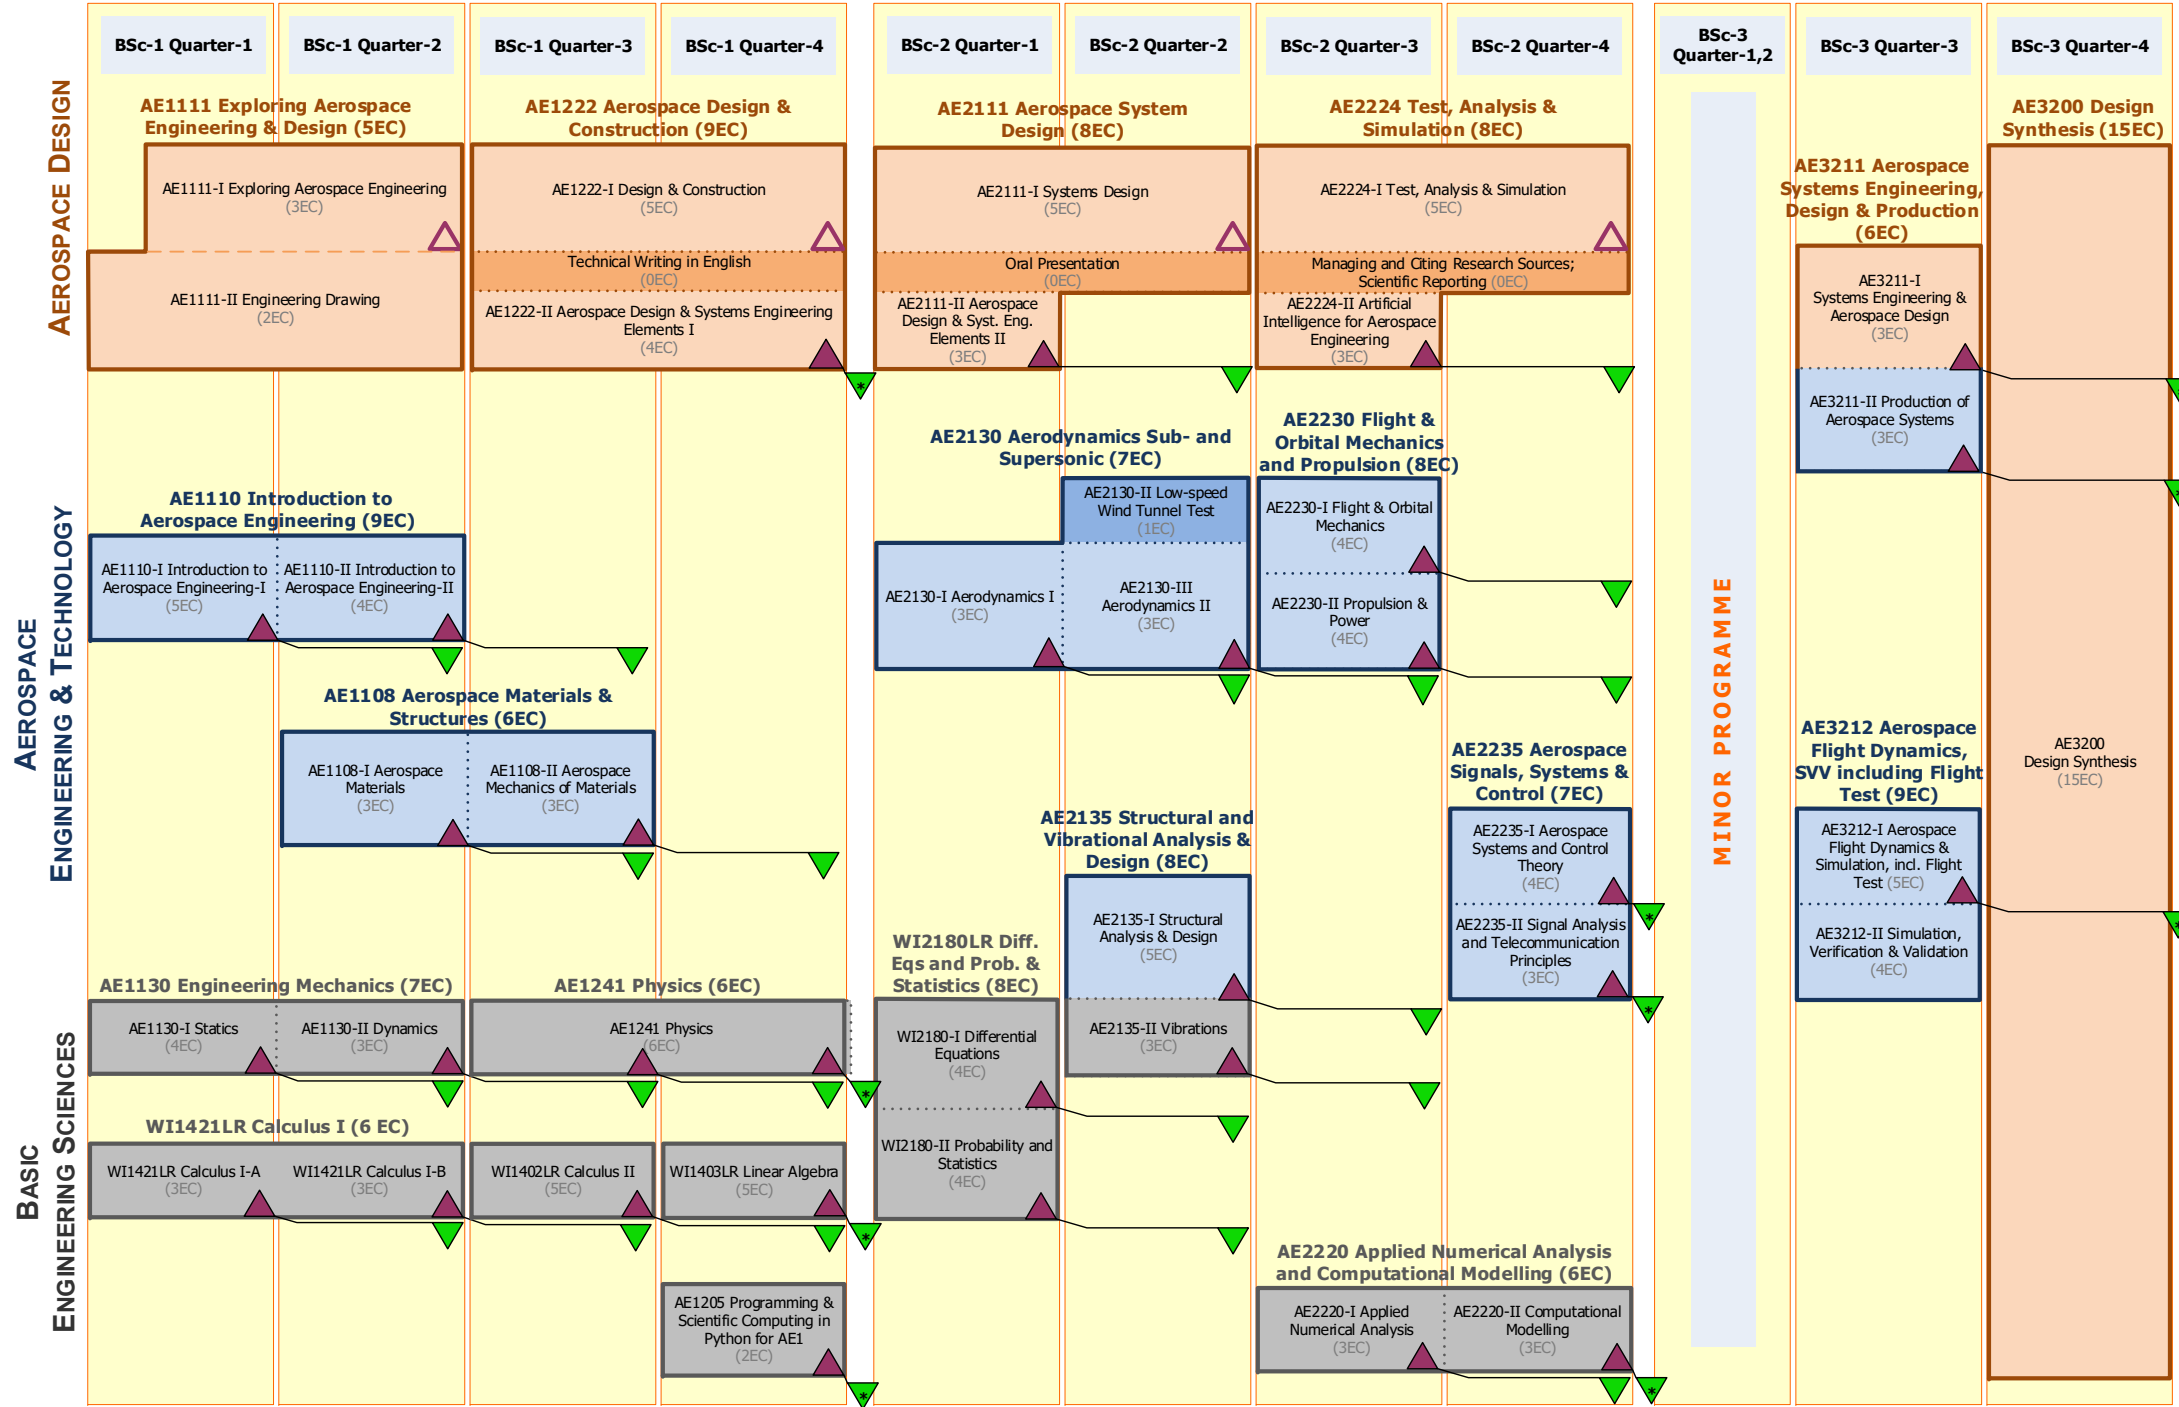

# TU Delft Aerospace Engineering BSc Modules and Courses

▲ Regular exam    △ Project test    ▼ Exam resit    ▼ Summer resit

Fat full line box = Module; Thin dotted line box = Course