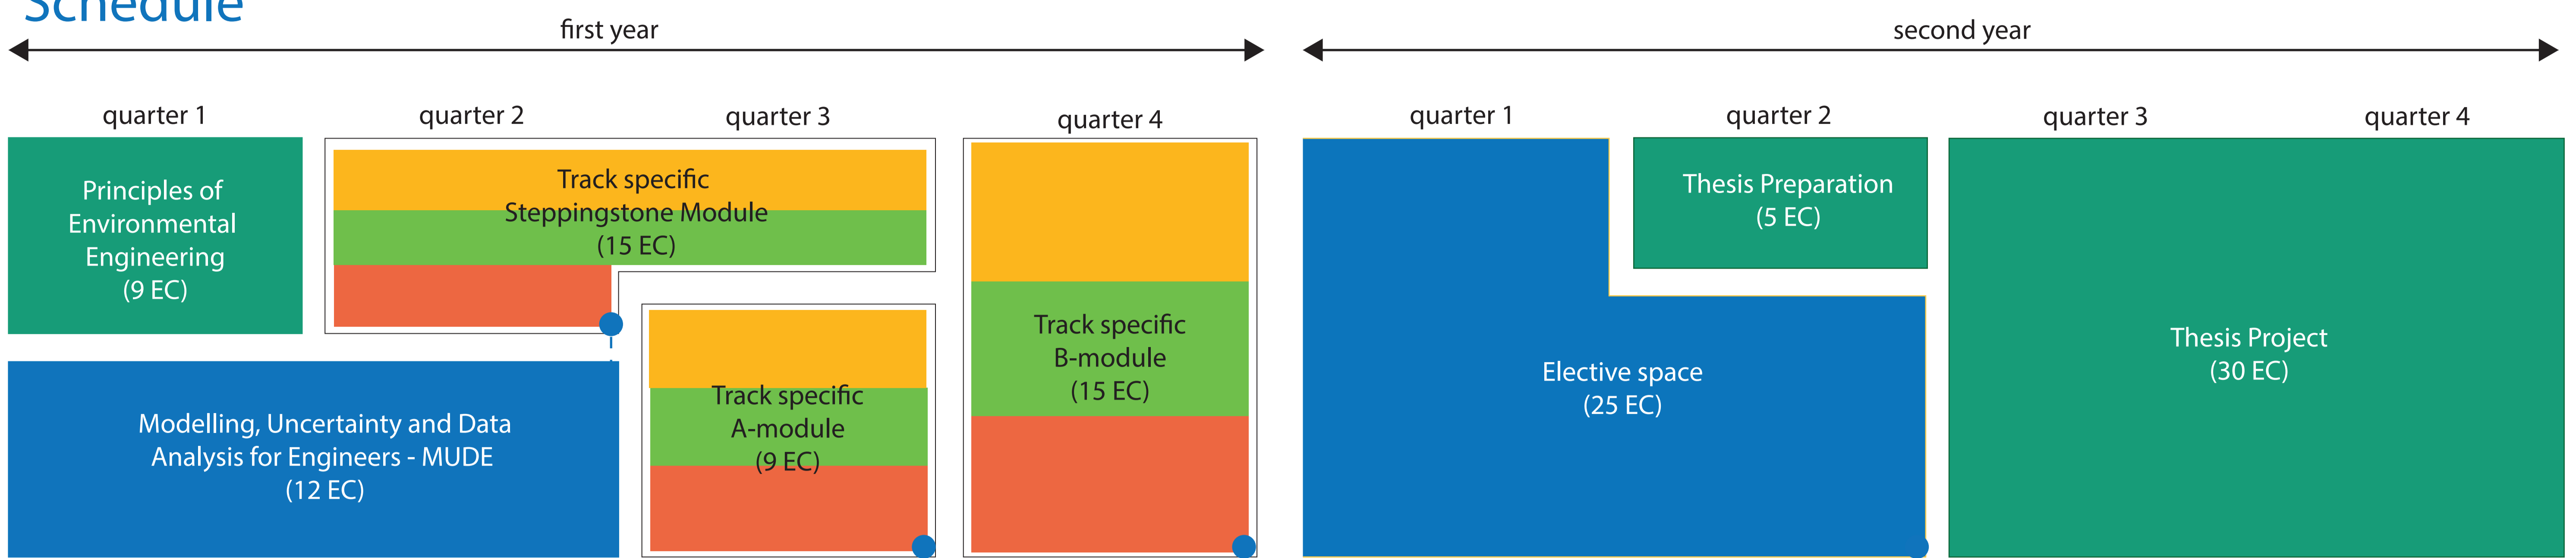

Environmental Engineering

Schedule

Programme structure

Options for elective space

Do you want to know more?

Questions?