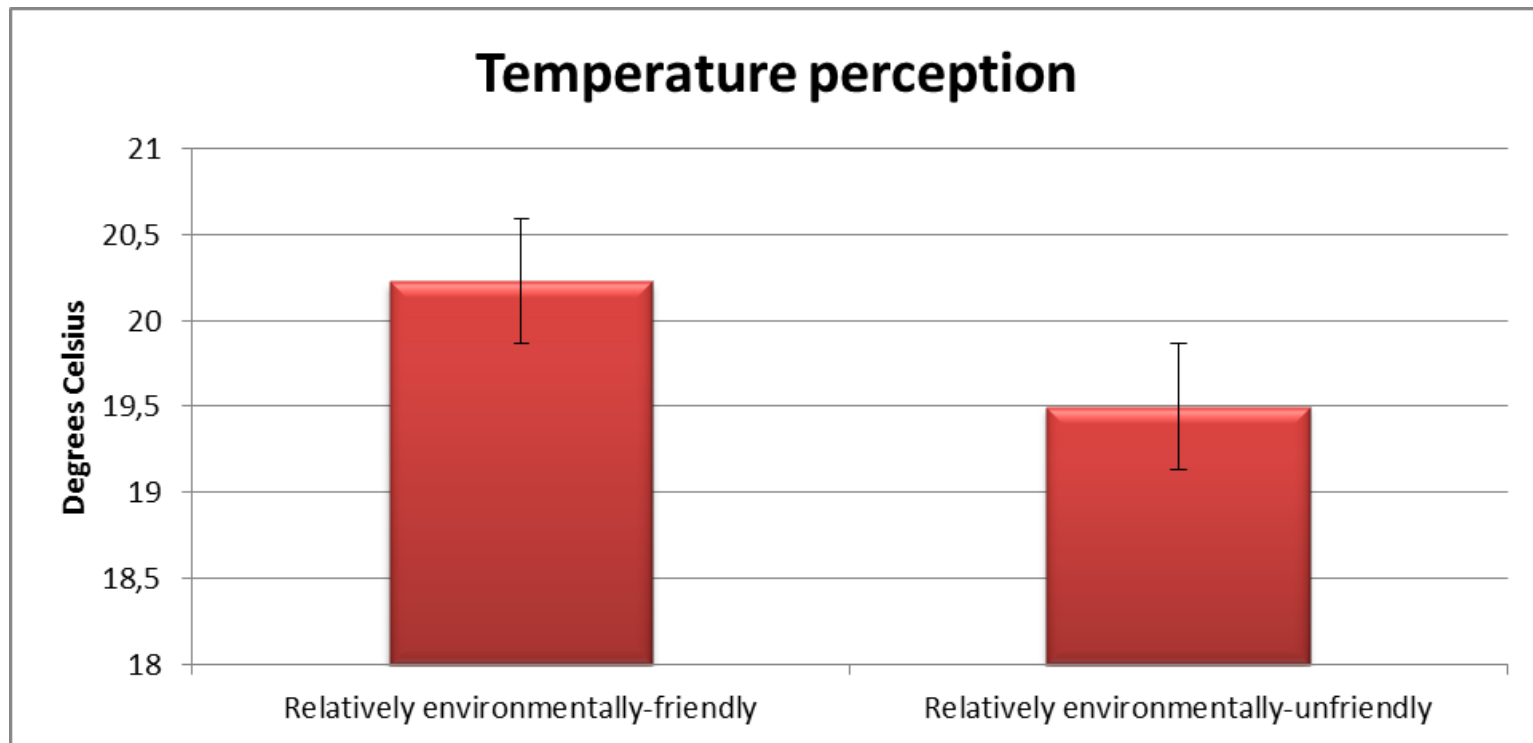

Source: www.fueleconomy.gov

Participating stations:

Snappy Lube #23
1402 N. Main Street
Blacksburg, VA 24060

Snappy Lube #24
2405 Market Street

Reducing household energy consumption in the US:

- Environmental and health messages
- Financial messages

Pro-environmental behaviour and well-being

- > Sometimes pleasurable – hedonic wellbeing
- > Oftentimes meaningful – eudaimonic wellbeing
- > Encourages pro-environmental actions

Acting green elicits a literal warm glow