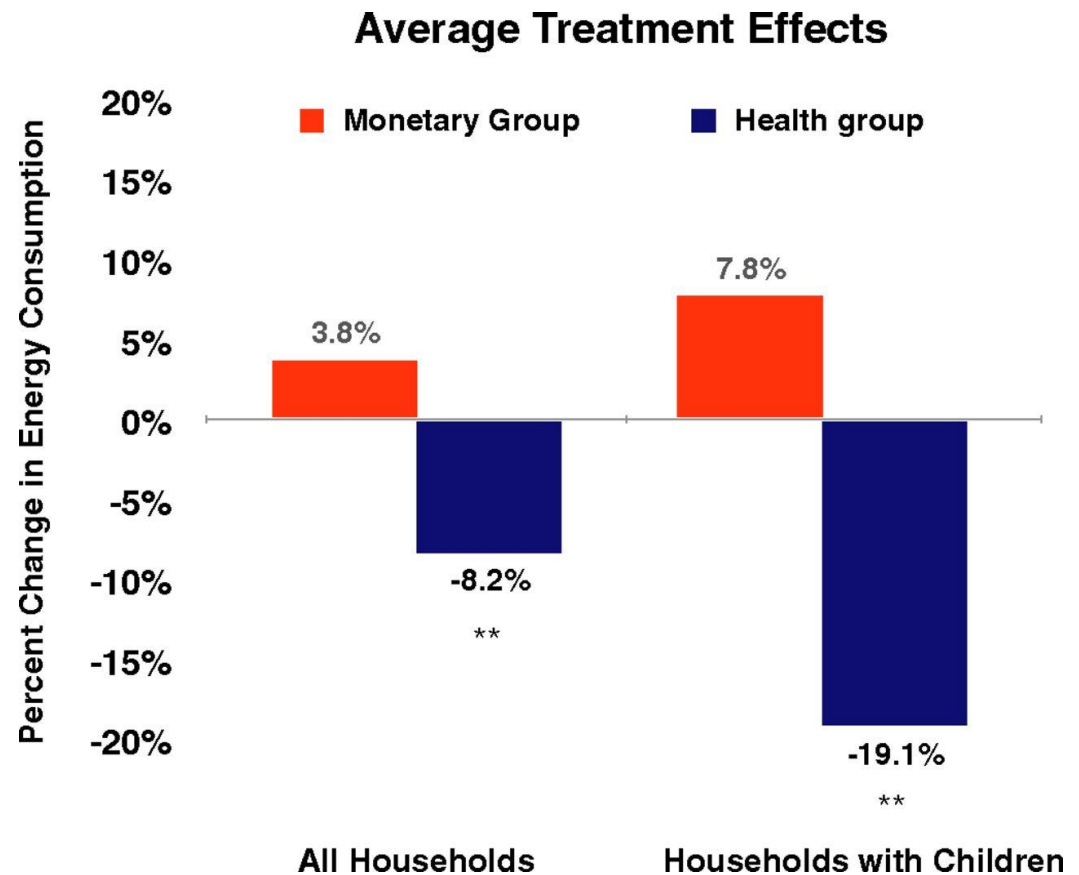

Source: www.fueleconomy.gov

Participating stations:

Snappy Lube #23
1402 N. Main Street
Blacksburg, VA 24060

Snappy Lube #24
2405 Market Street

Reducing household energy consumption in the US:

- Environmental and health messages
- Financial messages

Pro-environmental behaviour and well-being

- > Sometimes pleasurable – hedonic wellbeing
- > Oftentimes meaningful – eudaimonic wellbeing
- > Encourages pro-environmental actions

Acting green elicits a literal warm glow