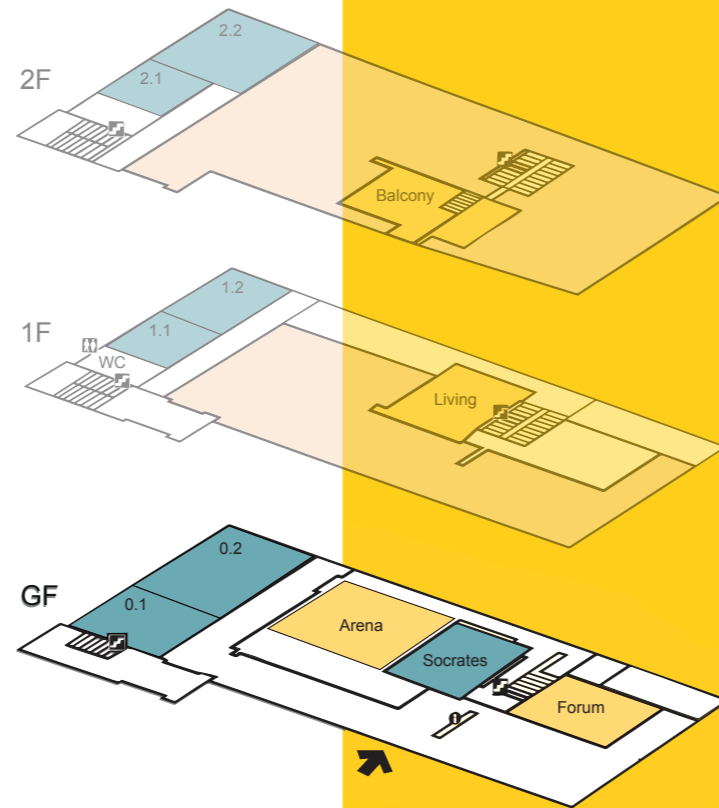

ROOM 0.1

Overview

LAYOUT

Room 0.1 is a medium sized room with the Nureva tool for interactive session of max. 25 people.

Furniture

- 3 screens (incl. 2 pc's)
- 4 lounge chairs

TOOLS

- Nureva tool
- Incl. Keyboards, pencils & remote
- Whiteboard

E. STANDING