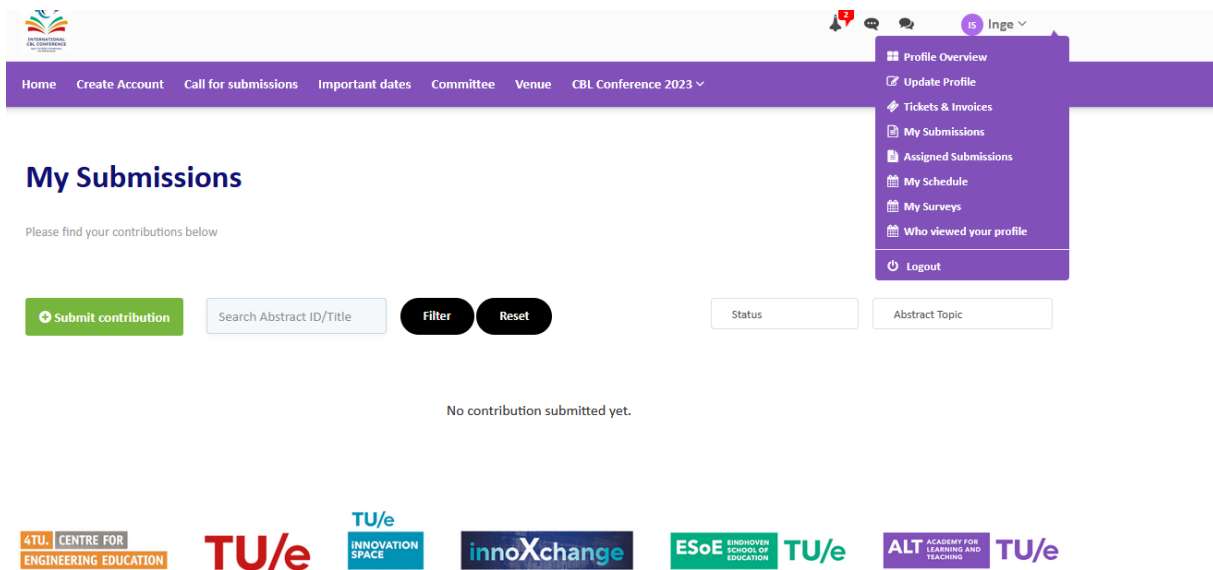

Participants Guide to Dryfta for Abstract Submission

Please go the [website](#) for the International CBL Conference 2025 and click on 'Login'.

Click on 'Forgot your password' and fill out your email address to create a new password.

Reset Password

RESET PASSWORD

Please complete your profile.

When you are logged into your account, you can find a drop-down menu on the top of the website.

Click on 'My Submissions' to submit your contribution.