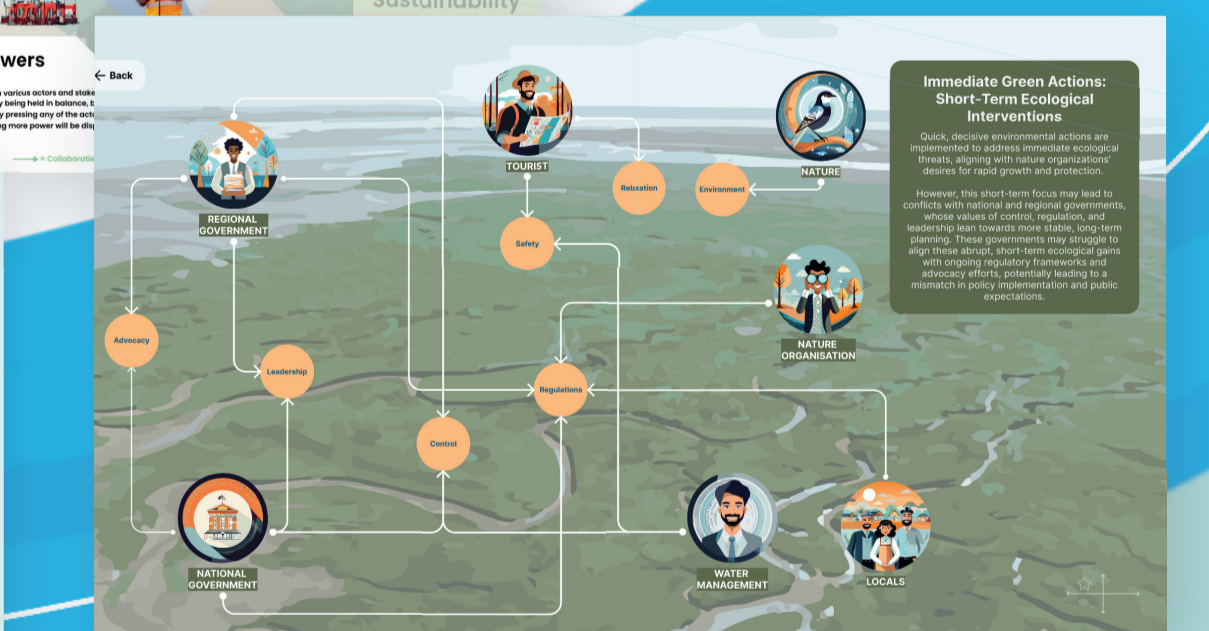

WAVE

BoS Atlas

Evidence-based, value-driven design methodologies

Impact assessment

ONGOING....