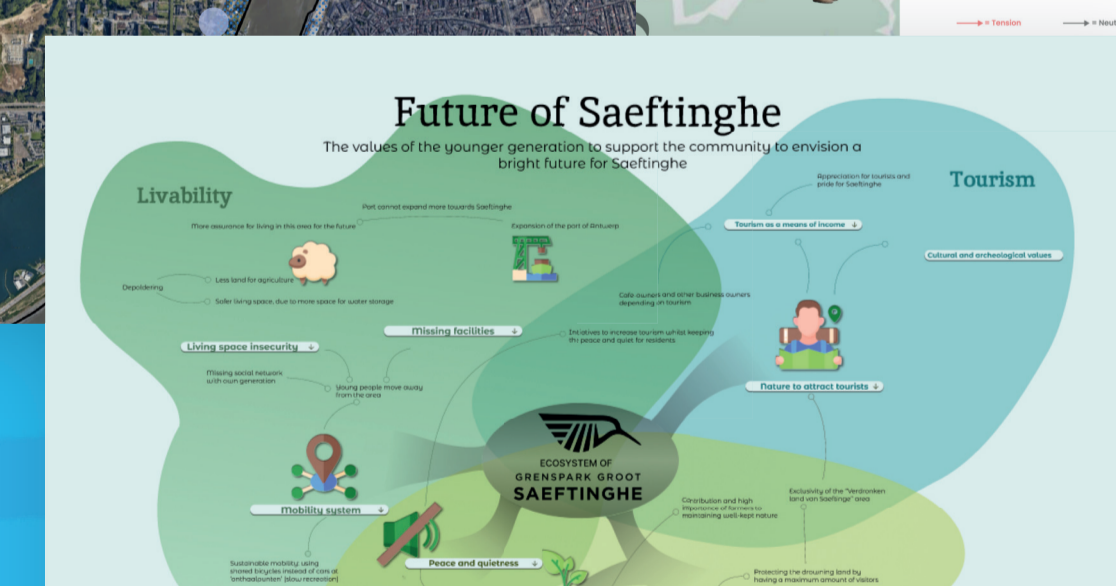

# Designing value-driven pathways across multiple levels of climate action

A New Bauhaus for the **European Green Deal**

New European Bauhaus Lighthouse Demonstrator

TU Delft

Dr. Ingrid Mulder  
(I.J.Mulder@tudelft.nl)  
Sterre de Jager MSc  
Dr. Michael Rodrigues  
Maëlle Salzinger MSc

In collaboration with

Using design to shape transdisciplinary spaces for climate action

DROP...

RIPPLE...

WAVE...

DROP

The port city as a learning ecosystem

Learning from reflective practices

Story finding and telling actions  
Climate-related capacity building

Co-creative partnerships

WAVE

BoS Atlas

Evidence-based, value-driven design methodologies

Impact assessment

ONGOING....