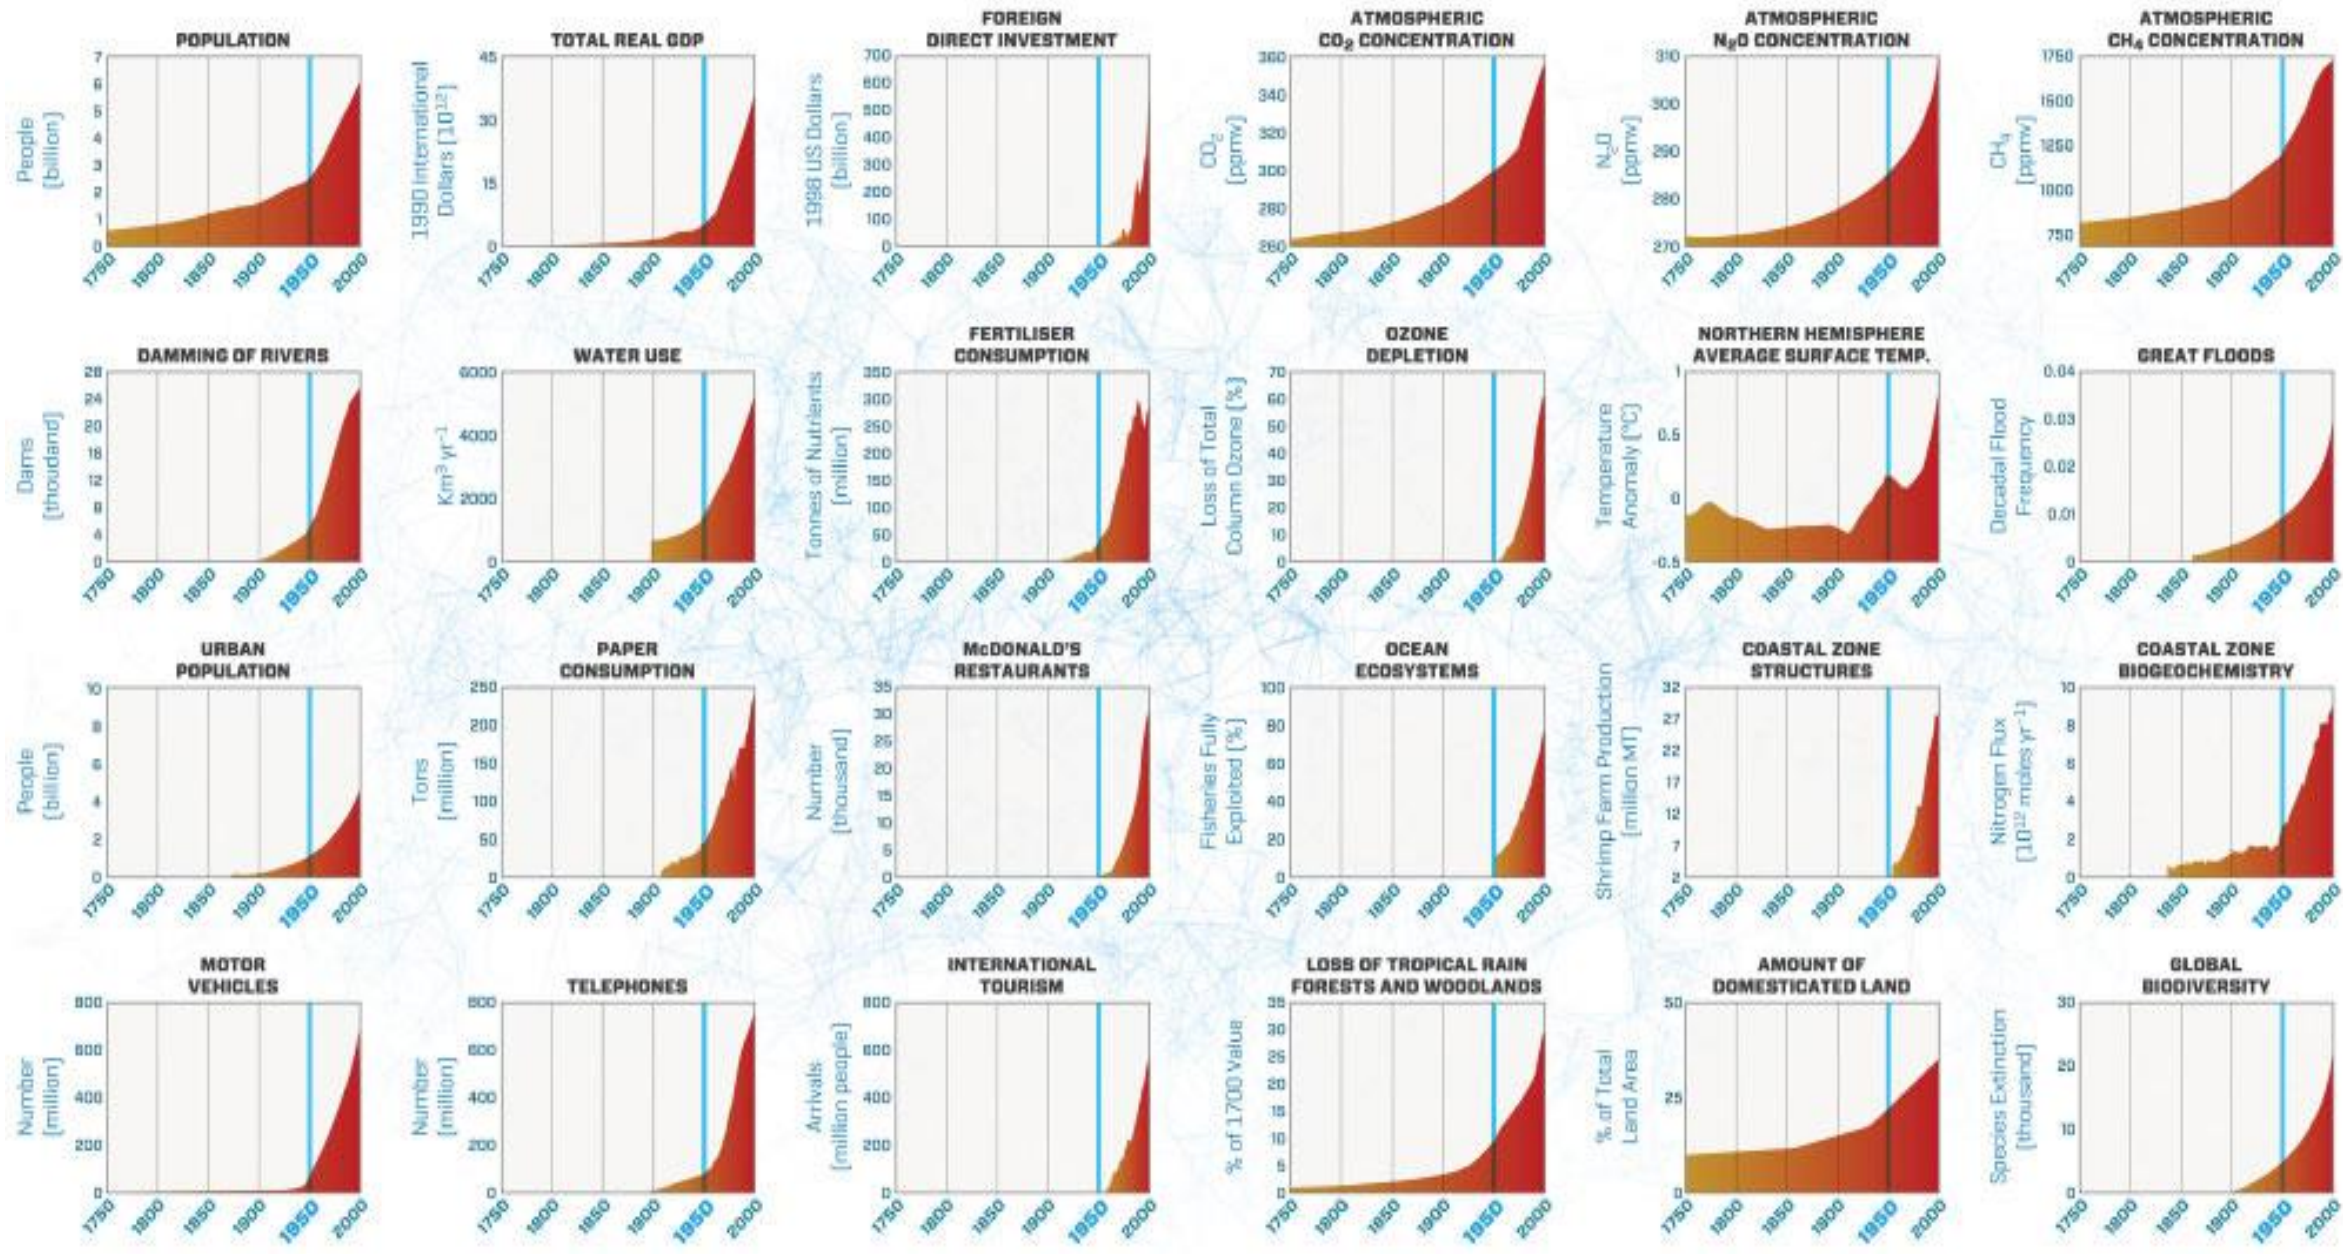

HOW IT STARTED...

**CLIMATE IS
(RELATED TO)
EVERYTHING**

**FOUND MY VOICE
(AND VISIBILITY STRATEGY)**

United Nations
Climate Change

COP27
SHARM EL-SHEIKH
EGYPT 2022

THE REALITY OF POWER

An aerial photograph of a tropical island. The island features a prominent white sandy beach on the left side, a dense green forest in the center, and a shallow turquoise lagoon on the right. The water transitions from light blue near the shore to a deeper blue further out. The sky is filled with soft, white clouds. The entire image is framed by a pink border on the left and a purple border on the right.