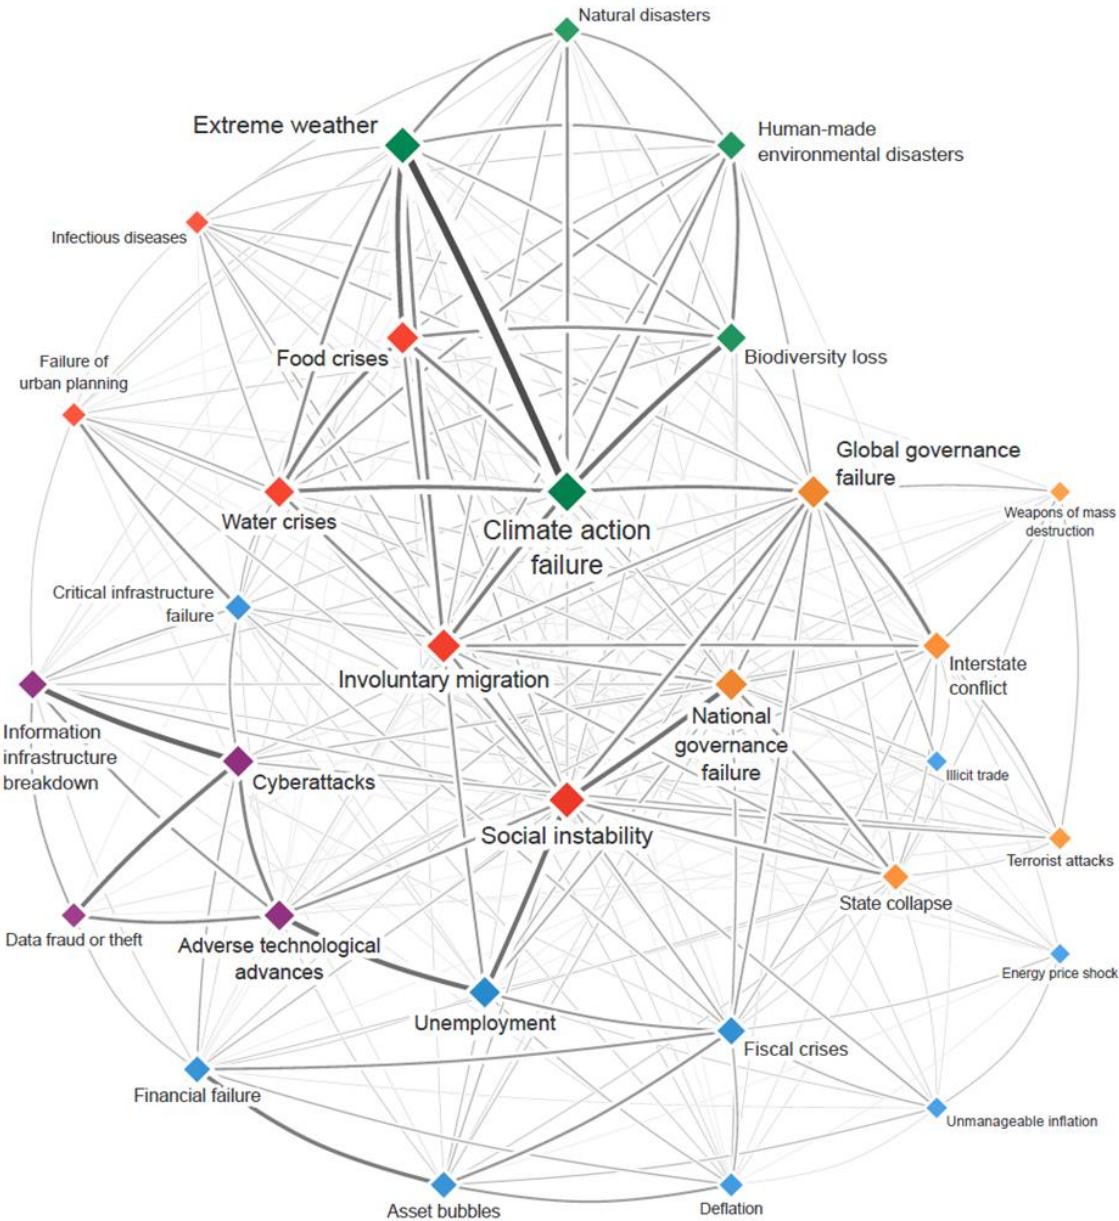

ACCELERATING CLIMATE ACTION TOGETHER

Ralien Bekkers | TU Delft | 11 June 2024

What kind of energy do we want?

Use your vote in the European Parliament Elections on 4-7 June 2009

European Elections
THE CHOICE!

HOW IT STARTED...

**CLIMATE IS
(RELATED TO)
EVERYTHING**

**FOUND MY VOICE
(AND VISIBILITY STRATEGY)**

United Nations
Climate Change

COP27
SHARM EL-SHEIKH
EGYPT 2022

THE REALITY OF POWER

An aerial photograph of a tropical island. The island features a prominent white sandy beach on the left side, a dense green forest in the center, and a shallow turquoise lagoon on the right. The water transitions from light blue near the shore to a deeper blue further out. The sky is filled with soft, white clouds. The entire image is framed by a pink border on the left and a purple border on the right.

THE REALITY OF CLIMATE

**CLIMATE CRISIS
HITTING THE
POOREST THE
HARDEST**

**IN THE END, IT'S
ABOUT THE PEOPLE**

CHANGING THE SYSTEMS

WHAT TO DO

WE NEED

EVERYONE

(CLIMATE) ACTIVISTS