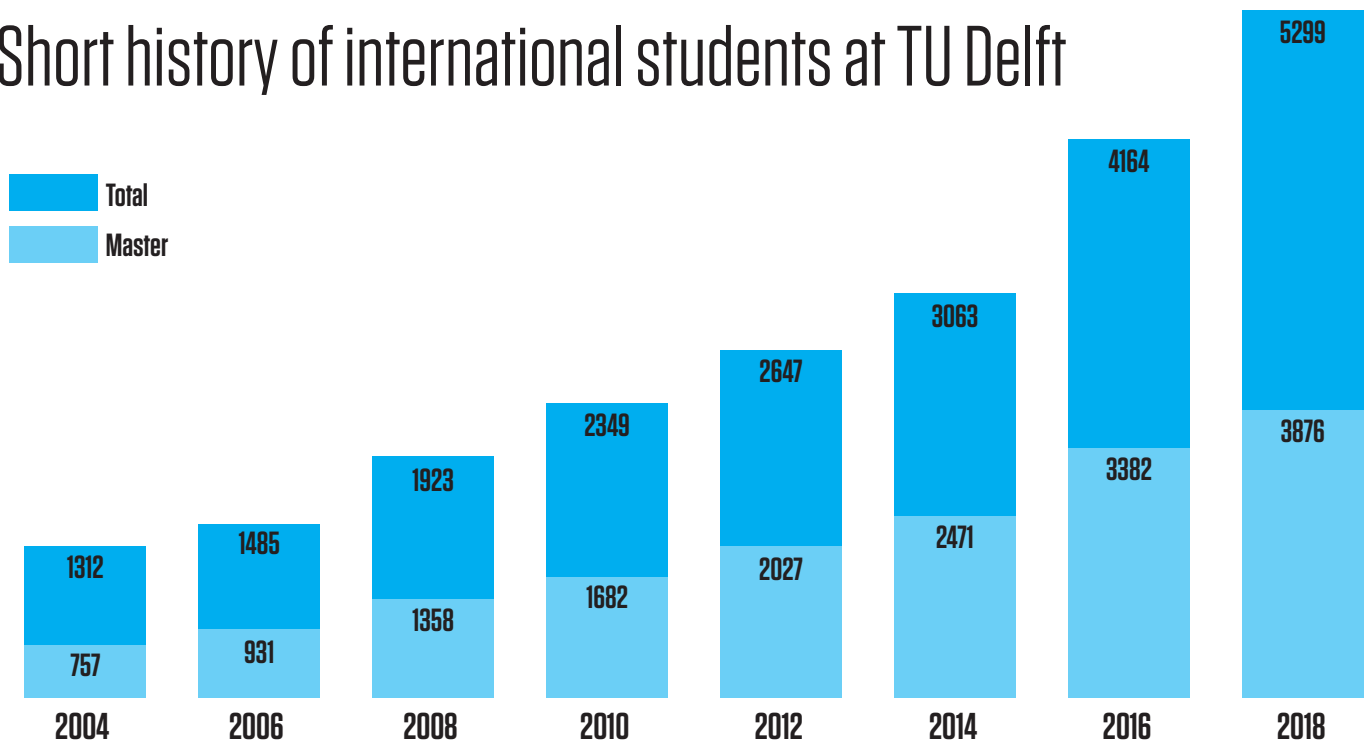

# Short history of international students at TU Delft

## Top 10 countries of origin - 2018

## Countries on the rise

In 2018 **5299** out of **24.703** are international  
= **21%**

## International students per faculty - 2018