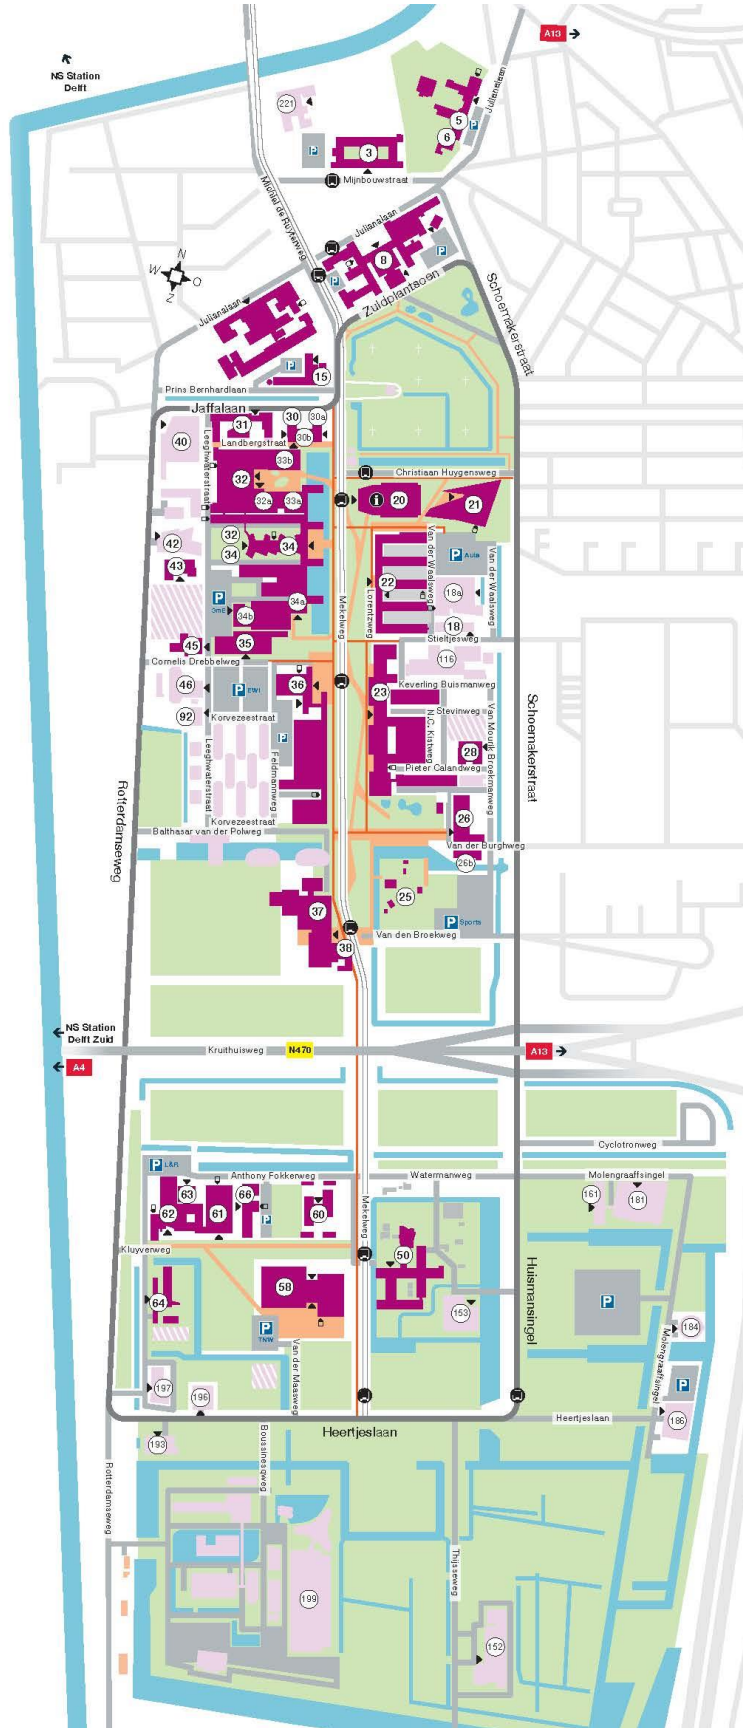

Campus Map Campusplattegrond

LEGEND / LEGENDA

- TU buildings
  TU gebouwen
- Other buildings
  Overige gebouwen
- 20 Building number
  Gebouwnummer
- (Main) entrance building
  (Hoofd)ingang gebouw
- Delivery entrance
  Goedereningang
- TU roadway
  TU ring
- Road
  Autoweg
- Bus track
  Busbaan
- Cycle path
  Fietspad
- Pedestrian area
  Voetgangersgebied
- ⋈ Bus stop
  Bushalte
- P Parking
  Parkeerplaats
- Park / sport field / grass surface
  Park / sportveld / gras
- Water
- Area under construction
  Gebied in ontwikkeling
- i Information Desk TU Delft
  Tel: +31 (0)15 27 88022

See page 2 for building list and addresses
Zie pagina 2 voor gebouwenlijst en adressen

October/oktober 2018

For more information: www.3me.tudelft.nl (Contact)